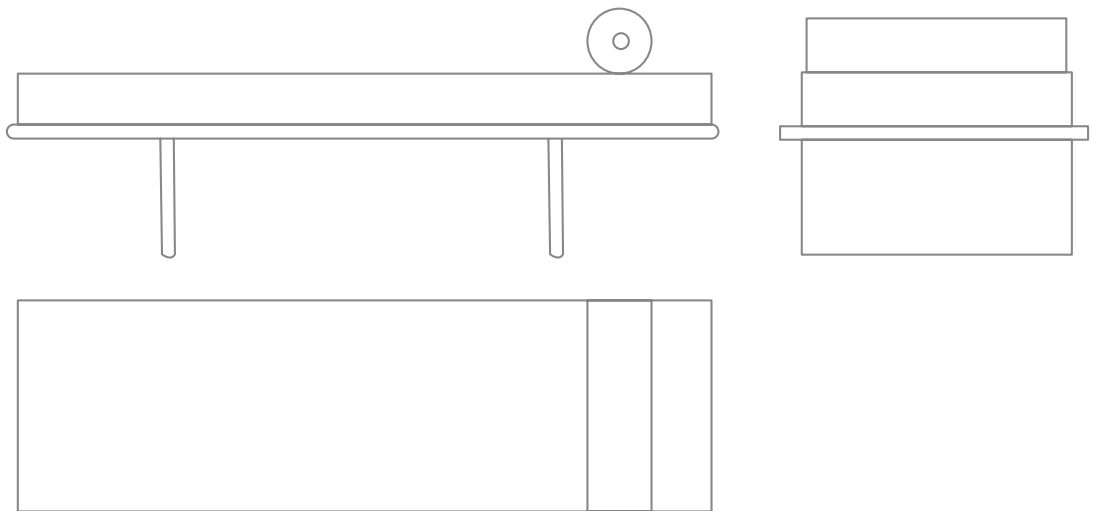

COLLECTOR

WWW.COLLECTORGROUP.PT

FREDERIC DAYBED

FREDERIC DAYBED

A CENTER TABLE WITH SPECIAL LIGHT REFLECTIONS THAT ENHANCE THE EXCLUSIVE QUALITY OF THE LEATHER COVERING STRUCTURE. THE ROUND EDGES TABLE TOP COMES IN MARBLE, DISPLAYING AN UNCONVENTIONAL ELEGANCE.

W 190 CM | 74,8"

D 90 CM | 35,4"

H 50CM | 20"

PRODUCT FEATURES

STRUCTURE IN SOLID OAK WOOD.

UPHOLSTERED IN GENUINE SEQUOIA 4003 LEATHER

PRODUCT OPTIONS

UPHOLSTERY: