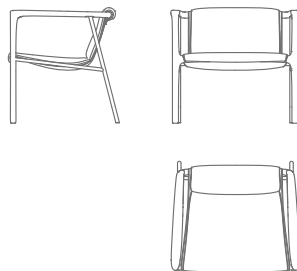

COLLECTOR

ELLIOT ARMCHAIR

With solid and curved wooden armrests, this structure blends with a metal frame that adds character to the design. Alone or in pairs, covered in leather or fabric, is the perfect complement for any sofa.

W 75 cm | 29,5" D 70 cm | 27,5" H 72 cm | 28,3"

COLLECTOR

ELLIOT ARMCHAIR W 75 cm | 29.5" D 70 cm | 27.5" H 72 cm | 28.3"

COLLECTOR

ELLIOT ARMCHAIR

PRODUCT FEATURES

Solid oak wood armrests.
Metal frame structure.
Upholstered in genuine leather.

TECHNICAL DETAILS

DIMENSIONS:
W 75 cm | 29,5"
D 70 cm | 27,5"
H 72 cm | 28,3"

The right to discontinue and make changes is reserved.
This information is based on the latest product information available at the time of printing.