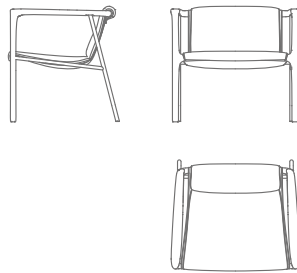

COLLECTOR

ELLIOT ARMCHAIR

With solid and curved wooden armrests, this structure blends with a metal frame that adds character to the design. Alone or in pairs, covered in leather or fabric, is the perfect complement for any sofa.

W 75 cm | 29,5" D 70 cm | 27,5" H 72 cm | 28,3"

COLLECTOR

ELLIOT ARMCHAIR W 75 cm | 29.5" D 70 cm | 27.5" H 72 cm | 28.3"

COLLECTOR

ELLIOT ARMCHAIR

PRODUCT FEATURES

Solid oak wood armrests.
Metal frame structure.
Upholstered in genuine leather.

TECHNICAL DETAILS

DIMENSIONS:
W 75 cm | 29,5"
D 70 cm | 27,5"
H 72 cm | 28,3"

The right to discontinue and make changes is reserved.
This information is based on the latest product information available at the time of printing.