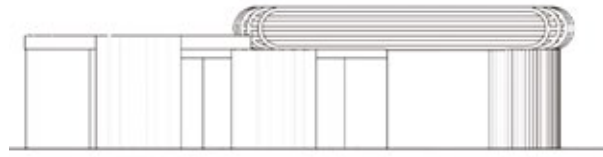

# **CARAVEL** LOW TABLE

**COLLECTOR**

[WWW.COLLECTORGROUP.PT](http://WWW.COLLECTORGROUP.PT)

**CARAVEL**  
LOW TABLE

**CARAVEL**  
LOW TABLE

## **CARAVEL** LOW TABLE

TCOLOMBO, THE ITALIAN EXPLORER, LEFT FROM PORTUGAL WITH 3 (AS LOW TABLES ARE) CARAVELS TO DISCOVER THE WORLD.

INSPIRED BY THE DIFFERENT MATERIALS USED ON THE BOATS, COMBINED WITH THE PORTUGUESE CRAFTSMANSHIP FEDERICO PERI CREATED THESE 3 TABLES USING RATTAN, WALNUT AND MARBLE.

## CARAVEL 1:

W 120 CM | 47,2"

D 61,5CM | 24,2"

H 50 CM | 19,6