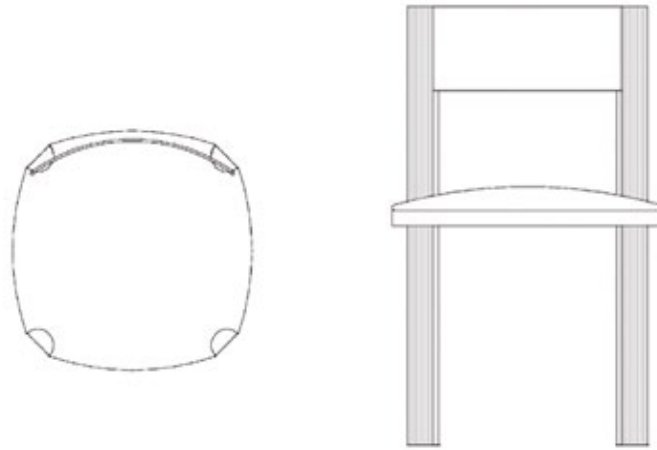

111 DINING CHAIR

COLLECTOR

WWW.COLLECTORGROUP.PT

111
DINING CHAIR

111 DINING CHAIR

111 REPRESENTS ALL THE LINES INCISED
IN THE SURFACE OF THE SOLID WOOD.

W 45 CM | 17,7"

D 50 CM | 19,7"

H 77 CM | 30,3"

SH 48CM | 18,9"

PRODUCT FEATURES

SOLID OAK WOOD STRUCTURE.

UPHOSTERED IN GENUINE LINEA 645 LEATHER.

PRODUCT OPTIONS

AVAILABLE IN ALL COLLECTOR LEATHERS AND FABRICS.

AVAILABLE IN CLIENT'S OWN MATERIAL.