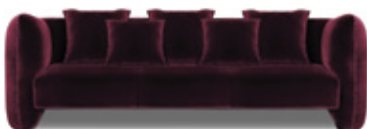

DIMENSIONS:
W 300 cm | 74,8"
D 90 cm | 35,4"
H 75 cm | 29,5"
SH 42cm | 16,5"

All upholstered in genuine Tuscania 2006 leather.

PRODUCT OPTIONS

UPHOLSTERY:
Available in all COLLECTOR leathers and fabrics.
Available in client's own material

FABRIC
15,00 mts | 590 "
Based on plain fabric, standard width
1,40 mts | 55"

LEATHER:
24 square meter
258 square feet