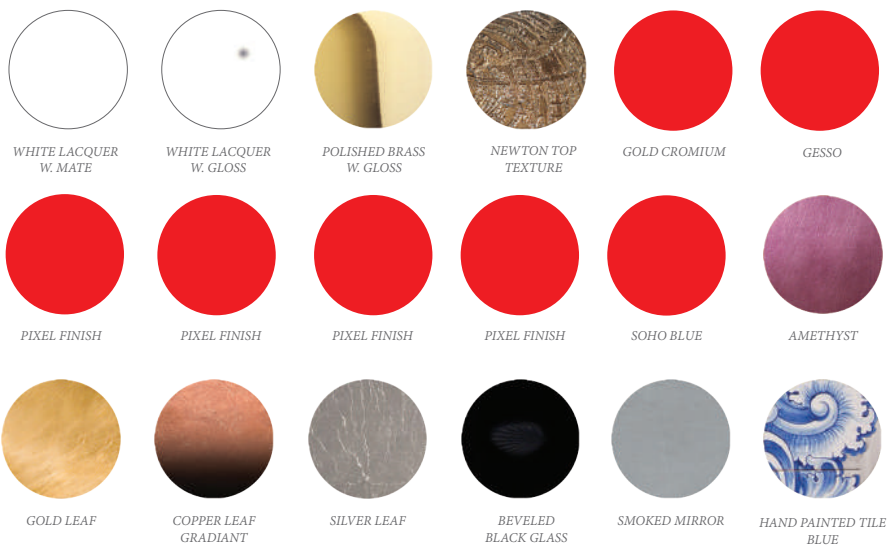

 +351 910 936 335
 +351 224 887 170
 info@bocadolobo.com

Limited edition

COLECCIONISTA

BOOKSHELF

MATERIALS & FINISHES

STANDARD

Custom colors and finishes are available with an upcharge.
Please contact info@bocadolobo.com