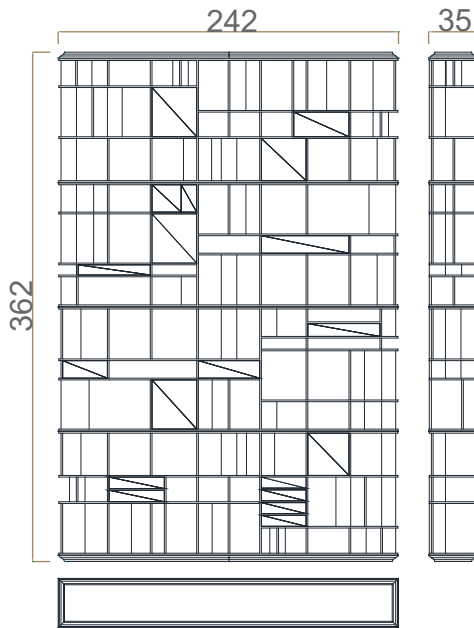

Limited edition

COLECCIONISTA

BOOKSHELF