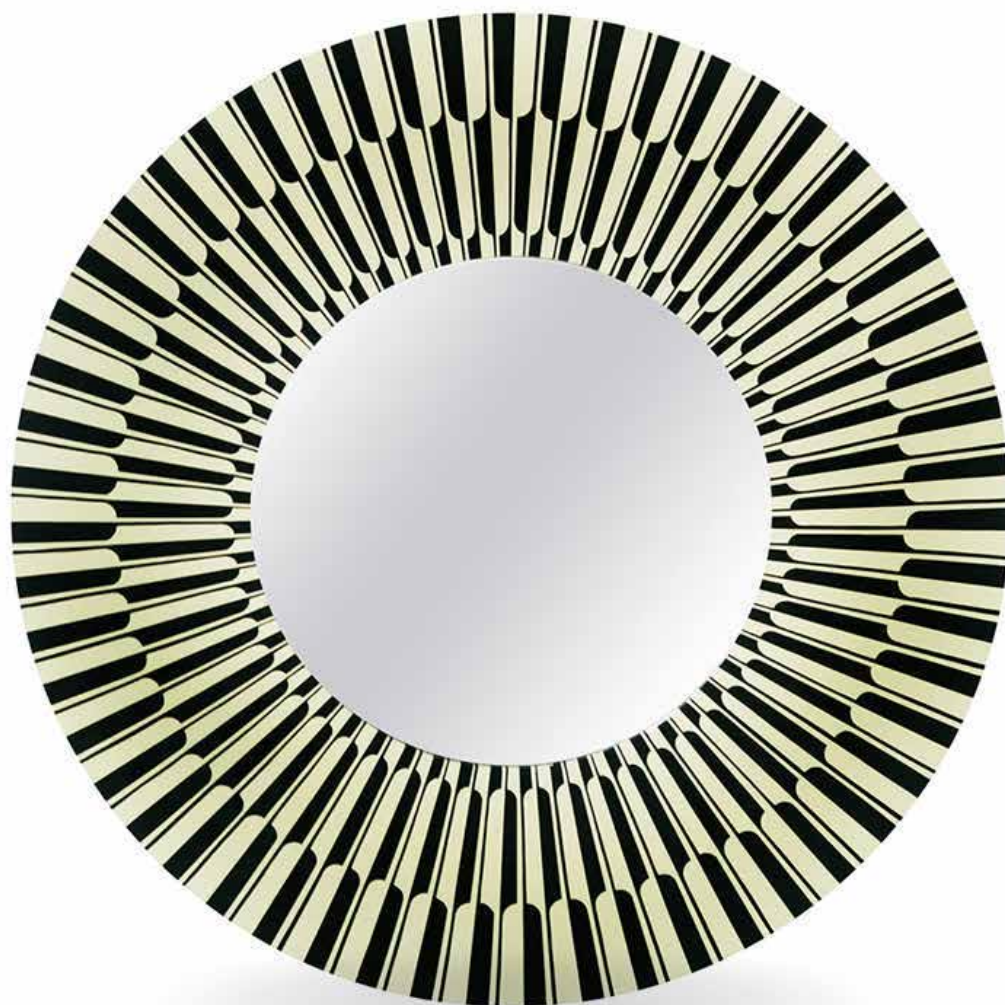

SCARLET
SPLENDOUR

CITYLIGHTS

Citylights, a large circular mirror

recommended use residence, hotel, commercial
space foyer, bathroom
or any other room

collection VANILLA
noir

designer Matteo Cibic

description Mirror

dimension diameter 100 cm
depth 3 cm

material MDF, Resin inlay and Mirror

CARE Clean gently with dry soft cloth • In case of spillage of water wipe immediately • A premium, liquid wax may be used occasionally to refresh the high gloss

Each piece in the Vanilla Noir collection exalts the handmade, the painstakingly crafted, the authentic. A piece may have slight variations and tiny imperfections but these are the marks of an artisan, a testament to the individuality of each work of art. It is our belief that these variations infuse our objets d'art with desire and we assert our right to make necessary qualitative changes.