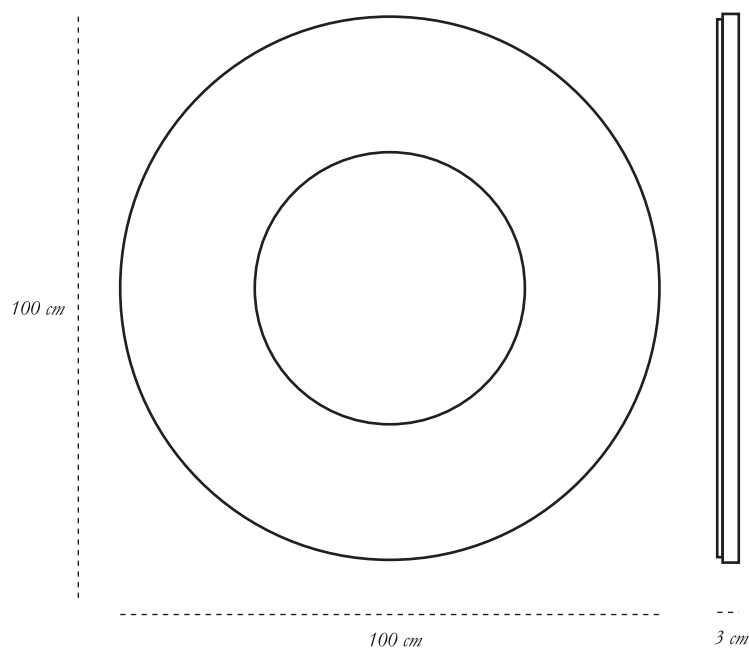

SCARLET
SPLENDOUR

CITYLIGHTS

Citylights, a large circular mirror

recommended use residence, hotel, commercial
space foyer, bathroom
or any other room

collection VANILLA
noir

designer Matteo Cibic

description Mirror

dimension diameter 100 cm
depth 3 cm

material MDF, Resin inlay and Mirror

CARE Clean gently with dry soft cloth • In case of spillage of water wipe immediately • A premium, liquid wax may be used occasionally to refresh the high gloss