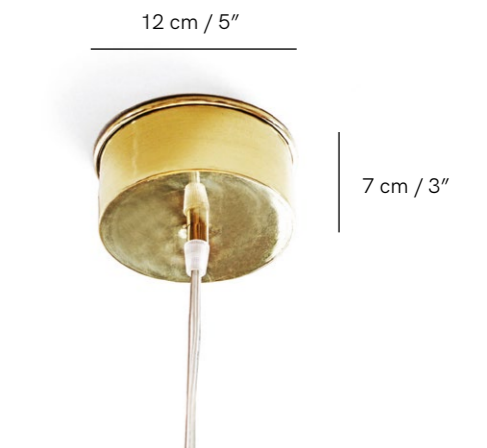

lamp shades

cords

Suspension lamps

Standard cord length is 1,5m.

Standard cord options

Brown textile cord (standard for all lamps except black ones)

Black textile cord (standard for all black lamps)

Transparent rubber cord (under request)

* You may choose from the above with no extra charge.

Additional length is available for suspension lamps, on extra charge.

Non-standard cord options

Yellow textile cord on extra charge

Black and white textile cord on extra charge

Red and black textile cord on extra charge

cup

cup color matches the lamp

Table lamps

Standard cord is in transparent rubber, for all models and finishes, with a length of 1,5m.

Cord options

White rubber cord *no surcharge*

Black rubber cord *no surcharge*

Black textile cord *on extra charge*

USA plug *on extra charge*

Floor lamps

Standard cord is in transparent rubber, for all models and finishes, with a length of 1,5m.

Cord options