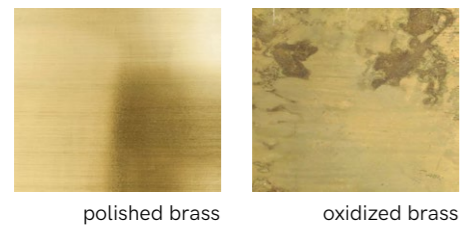

Ø: 14" / 35cm
h: 67" / 170cm

FINISHINGS

lacquered metal

polished and satin metal

POLISHED AND SATIN METAL PIECES
 this product is handmade; any small stain or roughness is a feature of the product, not a defect.