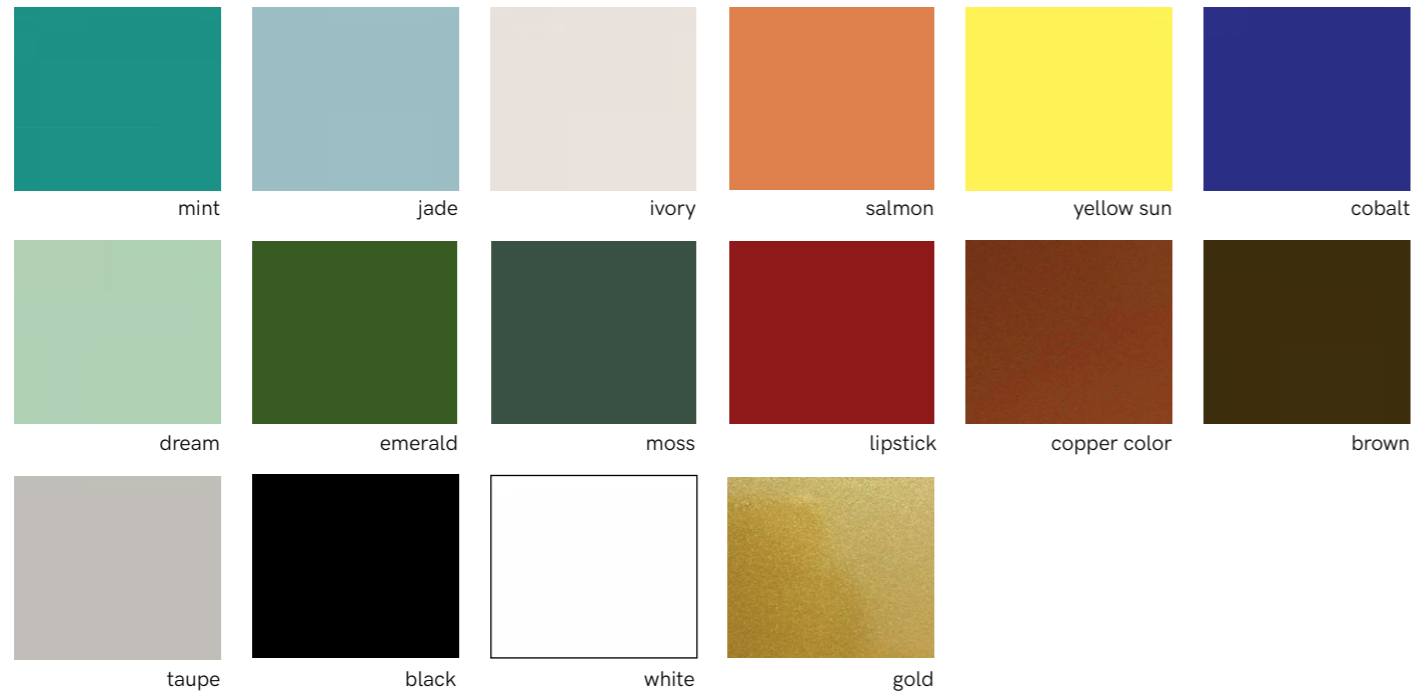

Ø: 14" / 35cm
h: 67" / 170cm

FINISHINGS

lacquered metal

polished and satin metal

POLISHED AND SATIN METAL PIECES
 this product is handmade; any small stain or roughness is a feature of the product, not a defect.