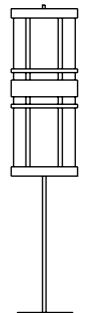

CIRCUS

CIRCUS

suspension lamp

230V / 50Hz E27/1x 20W LED

120V / 60Hz E26/1x15W LED

35 lb | 14 kg

30x30x30 in
75x75x75 cm
0,42 m³

59" / 1,5m

17 lb | 8 kg

13x13x30 in
34x34x80 cm
0,09 m³

59" / 1,5m

CIRCUS FLOOR

floor lamp

230V / 50Hz E27/1x 20W LED

120V / 60Hz E26/1x15W LED

37 lb | 17 kg

18x18x71 in
46x46x180 cm
0,38 m³

59" / 1,5m

Ø: 22" / 56cm
h: 29" / 73cm

Ø: 22" / 56cm
h: 15" / 38cm

Ø: 26" / 65cm
h: 13" / 34cm

Ø: 15" / 30cm
h: 26" / 66cm

w: 11" / 27cm
d: 12" / 30cm
h: 24" / 62cm

Ø: 12" / 30cm
h: 30" / 76cm

Ø: 14" / 35cm
h: 67" / 170cm

FINISHINGS

lacquered metal

polished and satin metal

POLISHED AND SATIN METAL PIECES
 this product is handmade; any small stain or roughness is a feature of the product, not a defect.