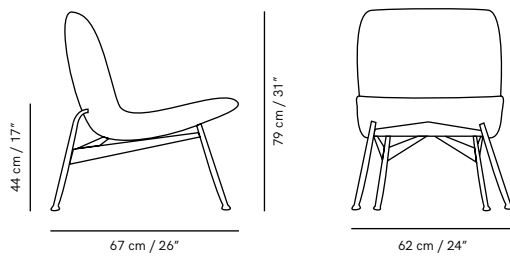

CHIADO

by Mambo unlimited ideas

CHIADO
armchair

DIMENSIONS

UPHOLSTERY OPTIONS

| UPHOLSTERY OPTION | | CHIADO armchair | m/ sqm |
|-------------------|-----------------|-----------------|--------|
| OPTION 1 | COM/COL | ● | — |
| OPTION 2 | ALL LEATHER sqm | ● | 4 |
| OPTION 3 | ALL FABRIC lm | ● | 2 |