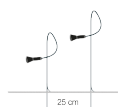

Light source

LED bulb G4 12V DC 1x1,5W / energy class A+ / lumen 150 / K 2700 / CRI 85 / protection grade IP65

NOTE: IP specifics - lamp holder IP65 (not protected against immersion); wires and connectors IP68; drivers IP67; IP average rate of the lamp 44.

Power supply

12V DC transformer not included

Dimensions

H tot. 45 cm, cable 225 cm
H tot. 75 cm, cable 195 cm

Order code	SYD45 H 45 cm
	SYD75 H 75 cm

Accessories for gel box system

ED6	driver 10W 12V DC 220-240V IP67 not dimmable (max 6 lamps)
MB1	mini gel box IP68 (max 2 connections, connector included)
MB2	mini gel box IP68 (max 6 connections, connector included)
KP1	extension kit 5 mt with mini gel box IP68 (max 1 lamp)