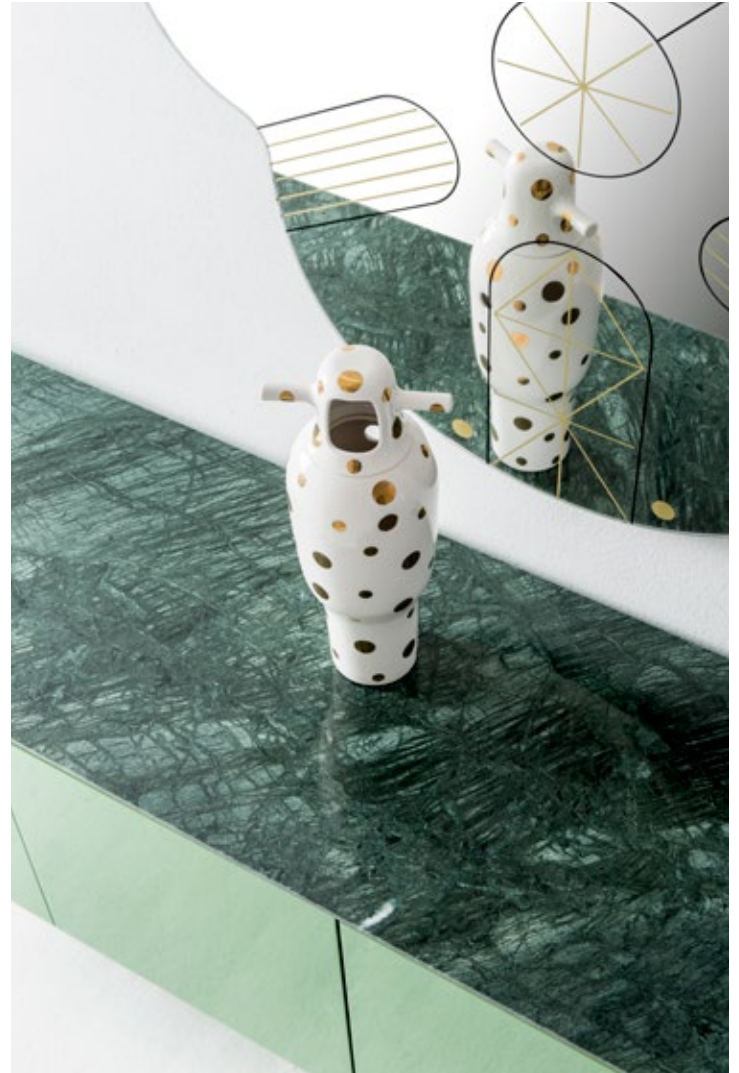

Showtime is a collection where in it is reflected the classic and modernity of its contrast which have been, from always, the very essence of our company. For us this project is a number '10' and we celebrate with a new more glossy finish, and luxury marbles for the Multileg Cabinet.

Showtime es una colección que refleja en el clasicismo y la modernidad de sus contrastes la que ha sido, desde siempre, la propia esencia de nuestra empresa. Para nosotros ha sido un proyecto "10" y lo celebramos con nuevos lacados más brillantes y lujosos mármoles en el cabinet Multileg.