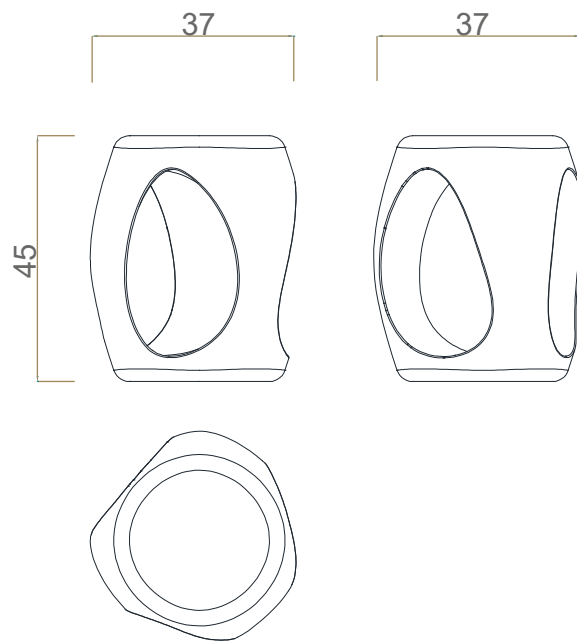

COOLORS
passion furniture

CARVED

STOOL

MATERIALS & FINISHES

STANDARD

COPPER LEAF

Custom colors and finishes are available with an upcharge.
Please contact info@bocadolobo.com