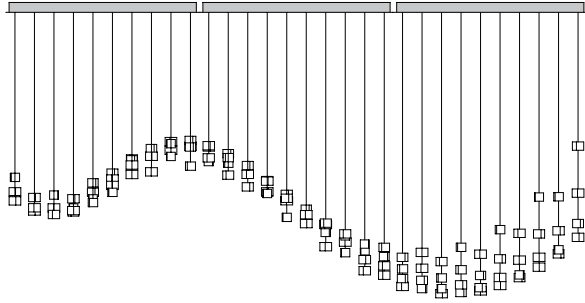

**canopy** system

# Modularity

Each canopy is a single metal unit, which can be combined in numerous combinations to create a wide variety of arrangements.

**Loci design spanning across three rectangular canopies**

## Rectangular

23.2 x 46.5 x 2.6 (in)  
59 x 118 x 6.6 (cm)

Side

Top