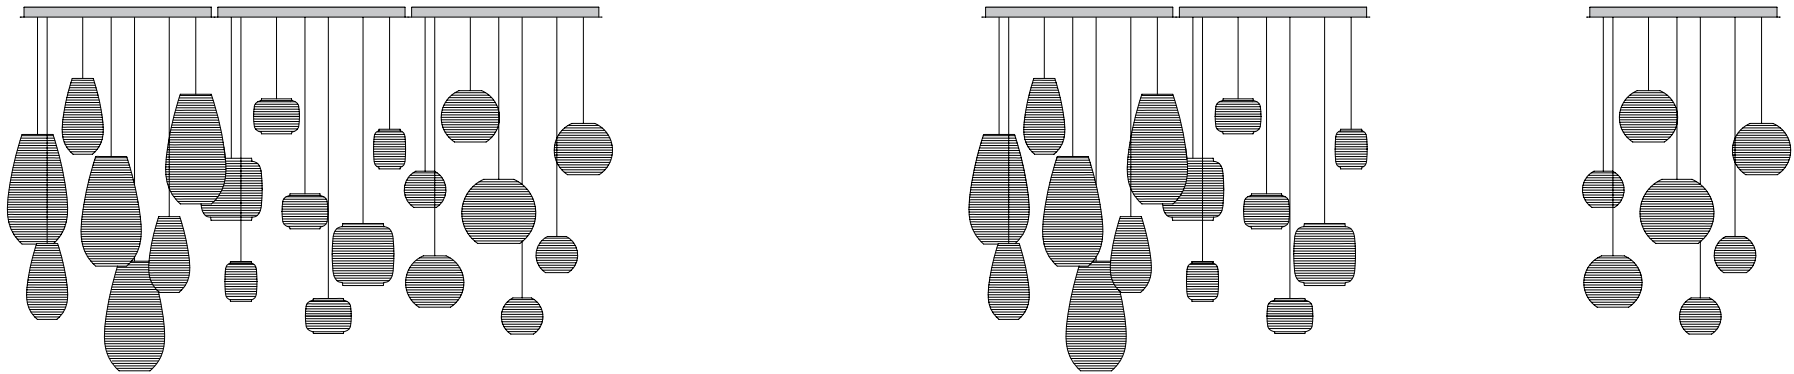

**canopy** system

# Modularity

Each canopy is a single metal unit, which can be combined in numerous combinations to create a wide variety of arrangements.

**Loci design spanning across three rectangular canopies**

# Scalability

Standard canopies aren't limited to large spaces. Single or double installations can accentuate any space.

**Loci with single or double tiled rectangular canopies**

**Tiled installations with pendants from our standard product line**

## Rectangular

23.2 x 46.5 x 2.6 (in)  
59 x 118 x 6.6 (cm)

Side

Top