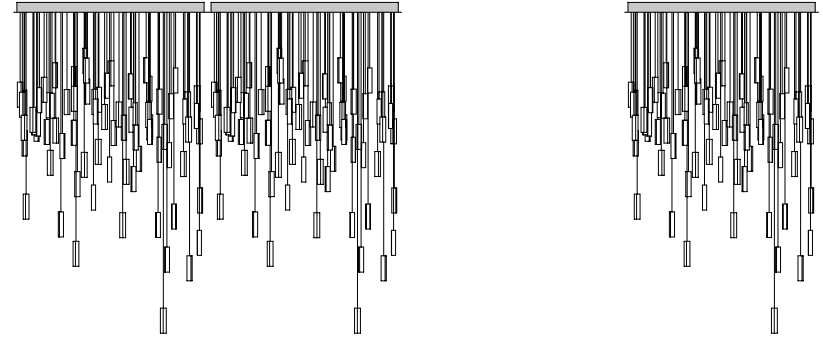

**canopy** system

# Modularity

Each canopy is a single metal unit, which can be combined in numerous combinations to create a wide variety of arrangements.

**Loci design spanning across three rectangular canopies**

# Scalability

Standard canopies aren't limited to large spaces. Single or double installations can accentuate any space.

**Loci with single or double tiled rectangular canopies**

**Tiled installations with pendants from our standard product line**

## Rectangular

23.2 x 46.5 x 2.6 (in)  
59 x 118 x 6.6 (cm)

Side

Top