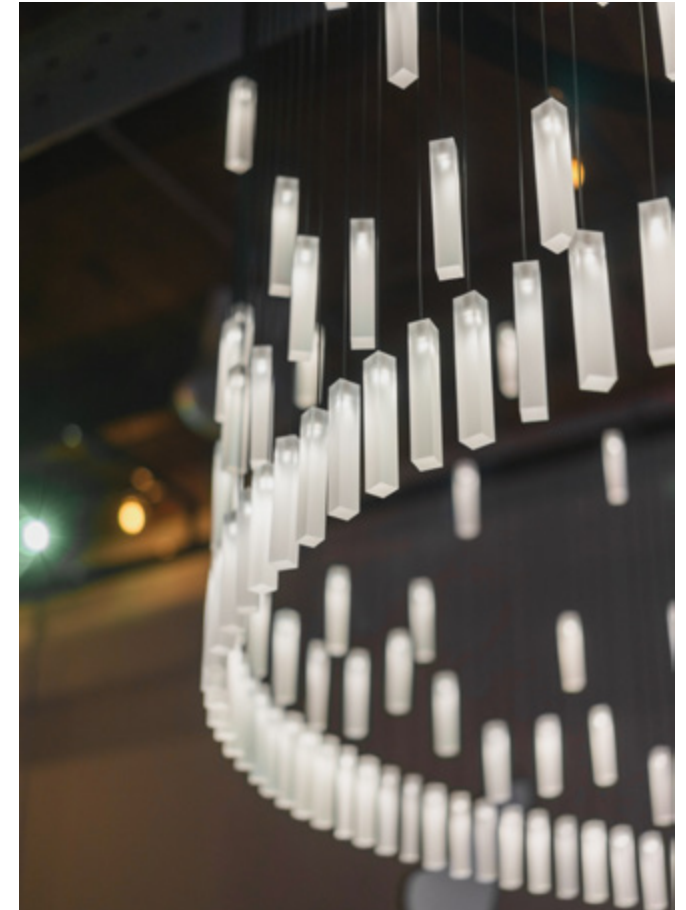

# Installation

Canopies are constructed from steel with a smooth black powder-coated finish. Custom canopy colors are available upon request.

The canopies are designed to be installed easily into any ceiling. They can be directly flush-mounted to the ceiling or suspended by aircraft cable.

## Configurations

Each sculptural lighting fixture is based on a customizable system of glowing pixels. Each frosted pendant is lit from within, using the light-carrying qualities of fiber optic cable. Each installation is illuminated from a single illuminator hidden above the solid canopy, saving energy while maintaining brightness. Even when not illuminated, the formation catches the light and creates a dynamic focal point.

### Wave

Three tiled rectangular canopies  
120 cube pendants  
2m drop

Loci installation at Canvas, Seattle, WA

Loci installation at Cove, Seattle, WA

Fiber optic cables flawlessly carry the light from the hidden light sources, dispersing it to the ends of the fibers. Frosted acrylic catches and diffuses the light, imparting a candlelit glow.