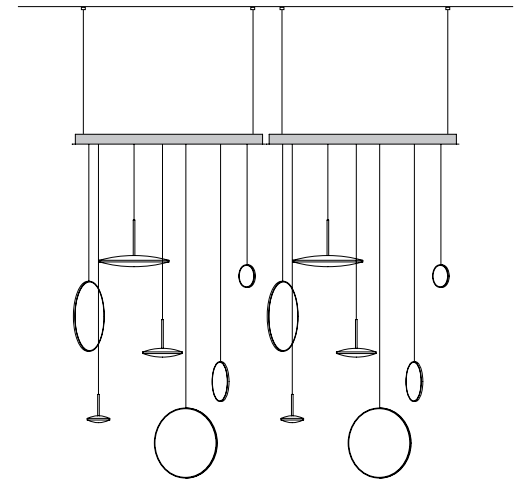

Cable-suspended example Chrona pendants