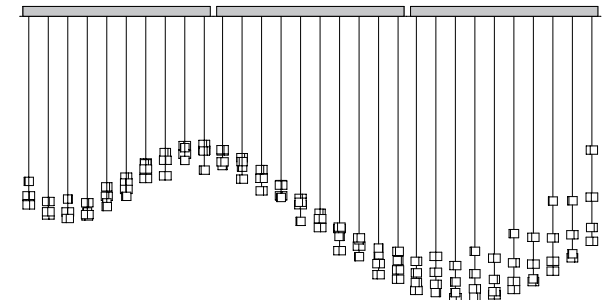

Wave

Three tiled rectangular canopies
120 cube pendants
2m drop