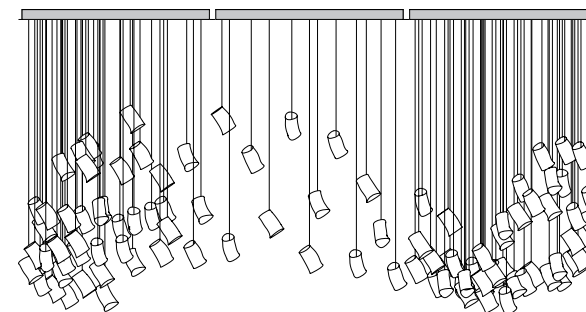

Flock Large

Three tiled rectangular canopies
142 pendants
2m drop