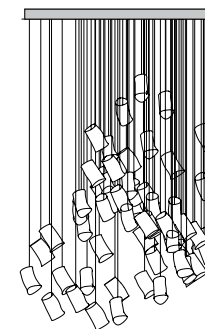

Flock Small

Single rectangular canopy
60 pendants
2m drop