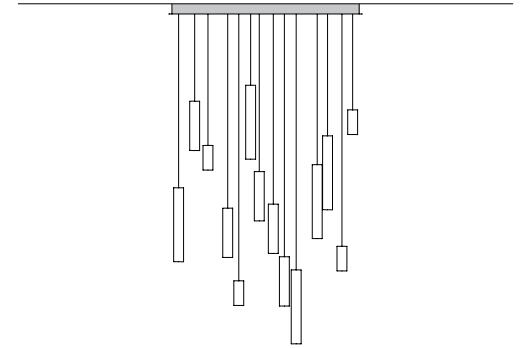

Flush-mounted example Roest pendants