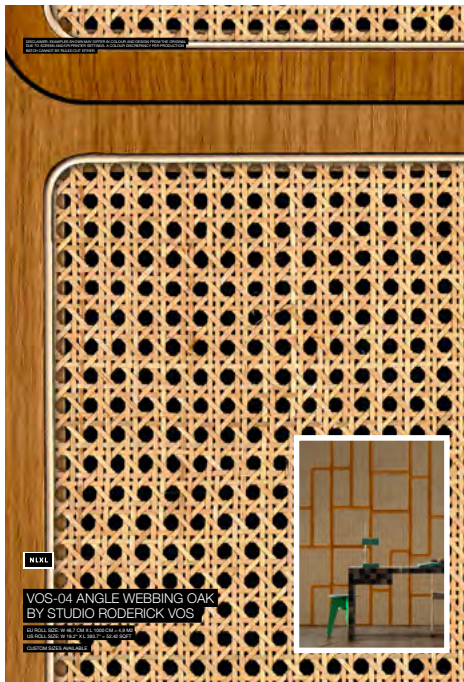

**MRV-15 DIAMOND WEBBING OAK  
BY MR & MRS VINTAGE**

EU ROLL SIZE: W 48.7 CM X L 1000 CM = 4.9 M2  
US ROLL SIZE: W 19.2" X L 393.7" = 52.42 SQFT

**MRV-32 WEBBING & WOOD BLACK  
BY MR & MRS VINTAGE**

EU ROLL SIZE: W 48,7 CM X L 1000 CM = 4,9 M2  
US ROLL SIZE: W 19.2" X L 393.7" = 52.42 SQFT