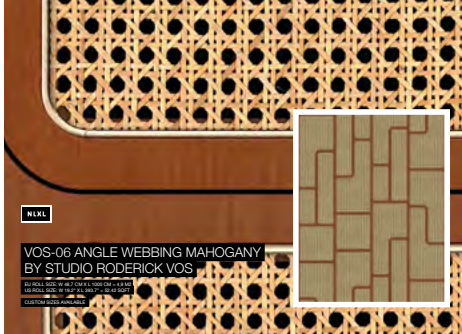

NLXL
VOS-05 ANGLE WEBBING MAPLE
BY STUDIO RODERICK VOS

NLXL
VOS-08 ANGLE WEBBING BLACK
BY STUDIO RODERICK VOS

NLXL
VOS-06 ANGLE WEBBING MAHOGANY
BY STUDIO RODERICK VOS