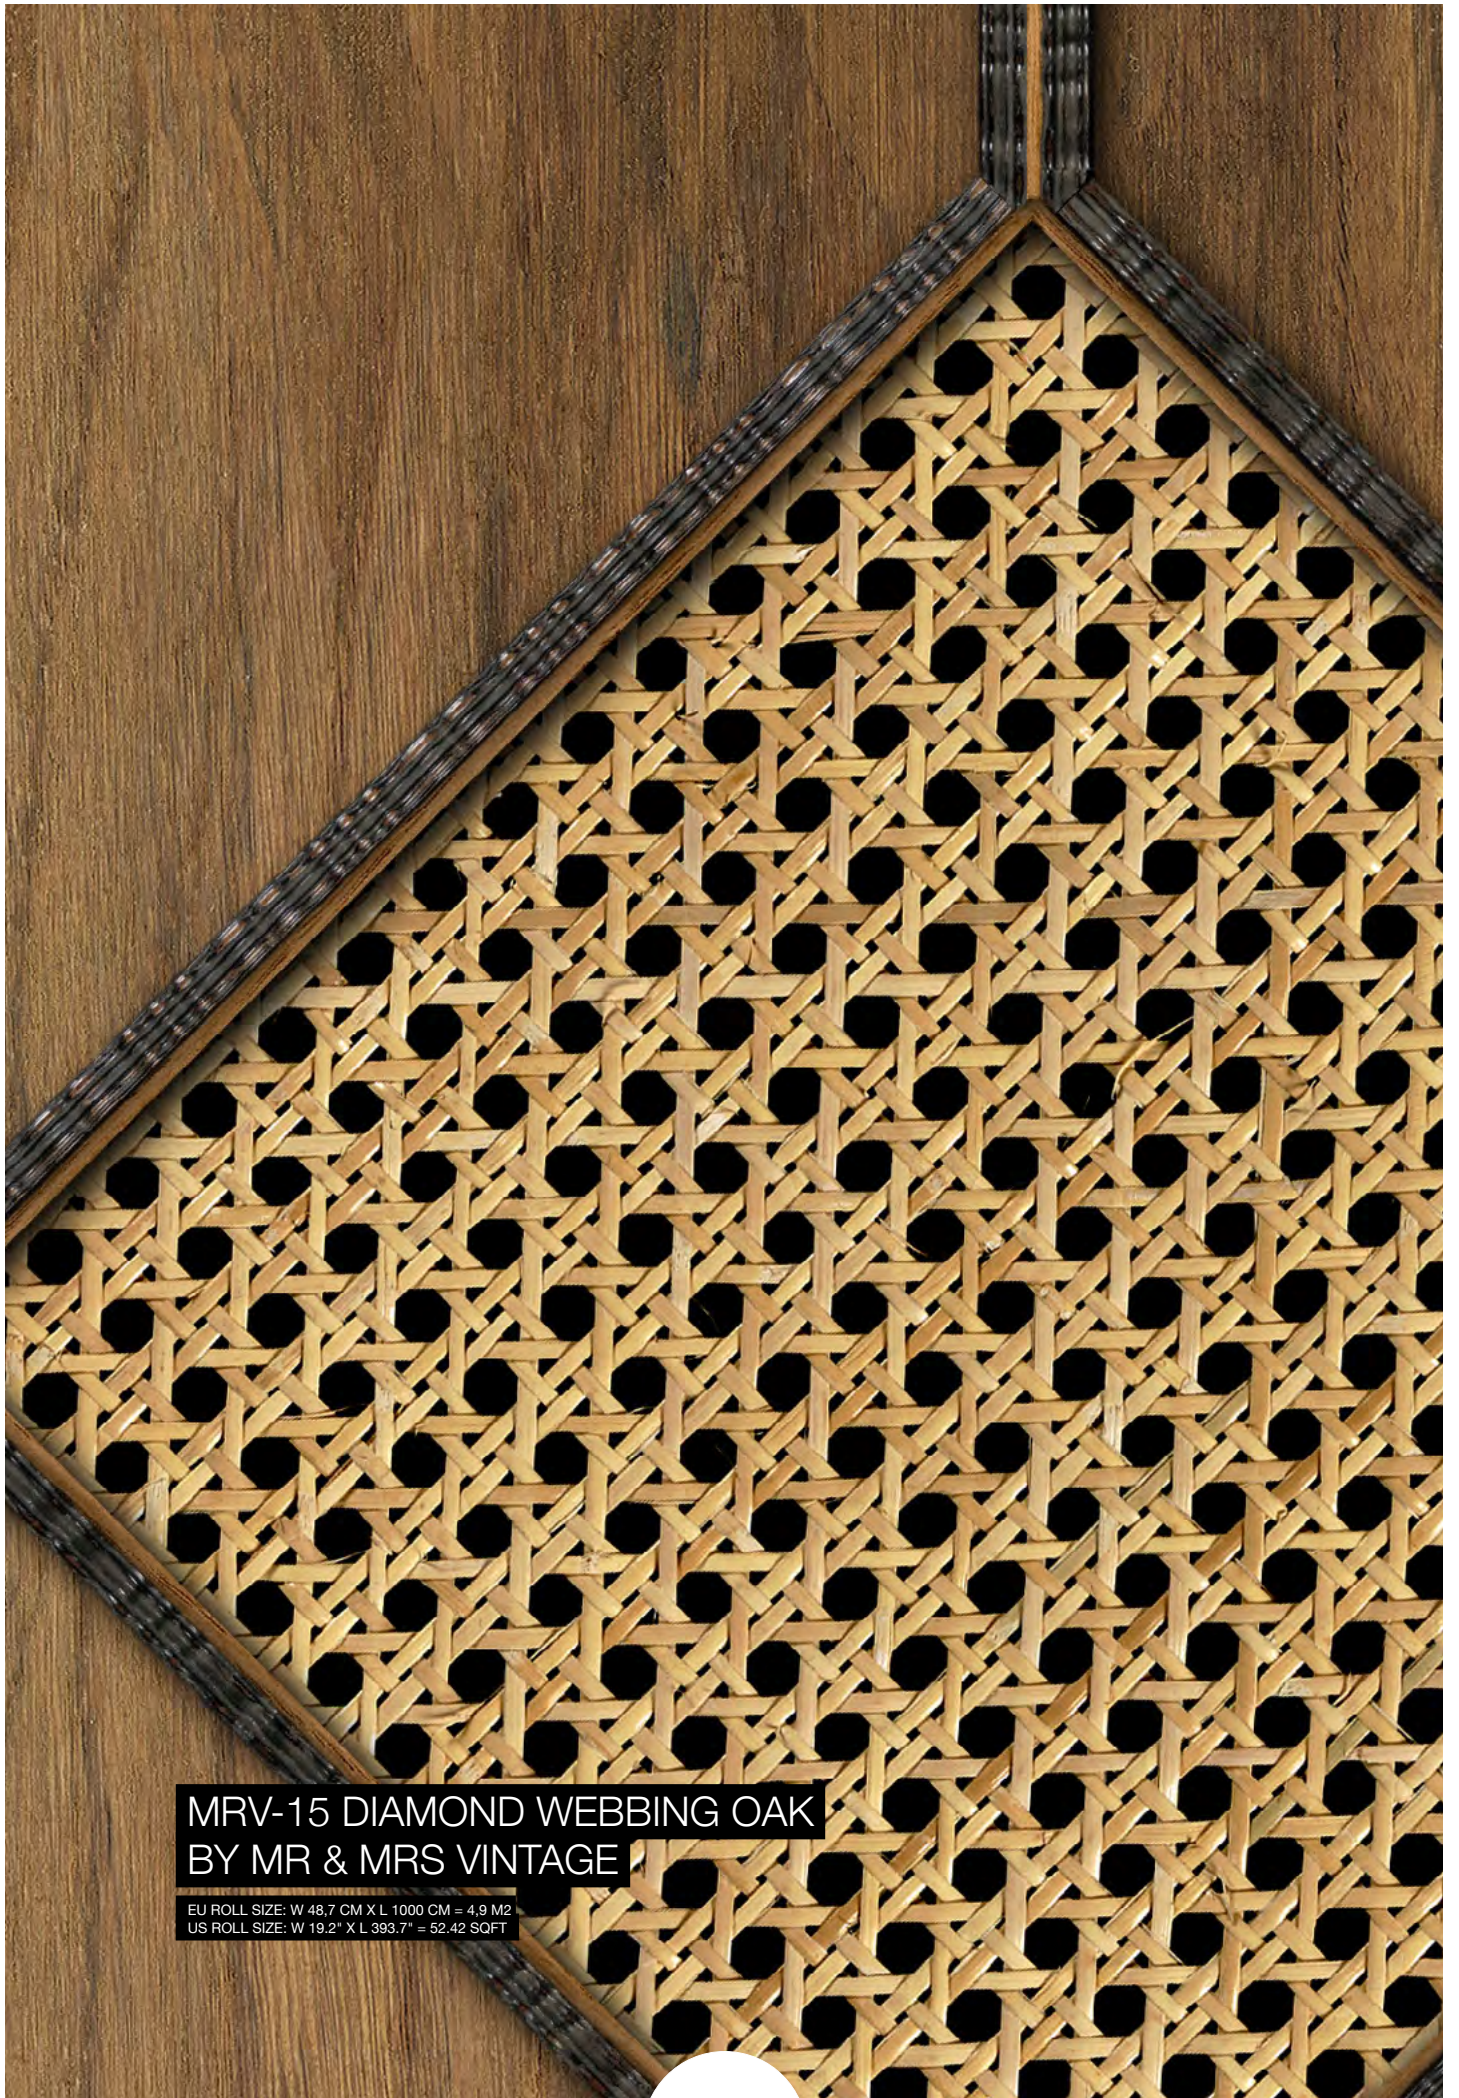

The new Cane Webbing wallpaper collection can be combined with 4 wainscoting designs. The wainscoting is mounted horizontally on top of the vertical strips of Cane Webbing wallpaper, just like it would be installed in real wood.

**MRV-26 FRAMED WEBBING  
BY MR & MRS VINTAGE**

EU ROLL SIZE: W 48.7 CM X L 1000 CM = 4.9 M2  
US ROLL SIZE: W 19.2" X L 393.7" = 52.42 SQFT

**MRV-25 WAINSCOTING WHITE  
BY MR & MRS VINTAGE**

EU ROLL SIZE: W 48,7 CM X L 487 CM = 2,8 M2  
US ROLL SIZE: W 19.2" X L 191.7" = 25.53 SQFT