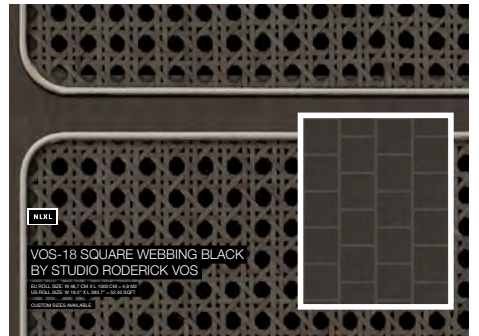

NLXL
VOS-18 SQUARE WEBBING BLACK
BY STUDIO RODERICK VOS