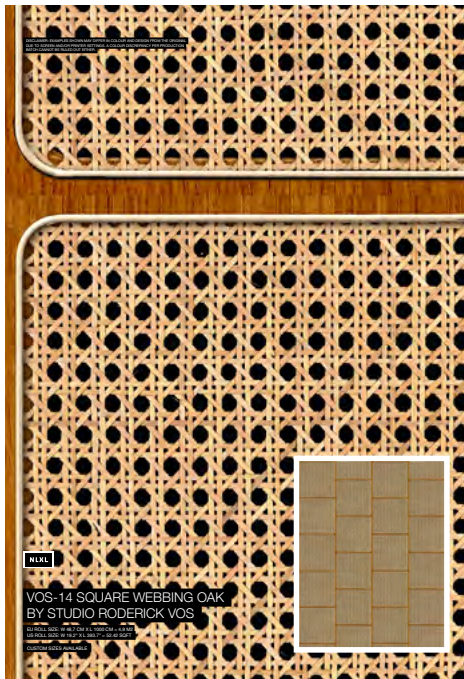

NLXL
VOS-15 SQUARE WEBBING MAPLE
BY STUDIO RODERICK VOS

NLXL
VOS-16 SQUARE WEBBING MAHOGANY
BY STUDIO RODERICK VOS

NLXL
VOS-14 SQUARE WEBBING OAK
BY STUDIO RODERICK VOS