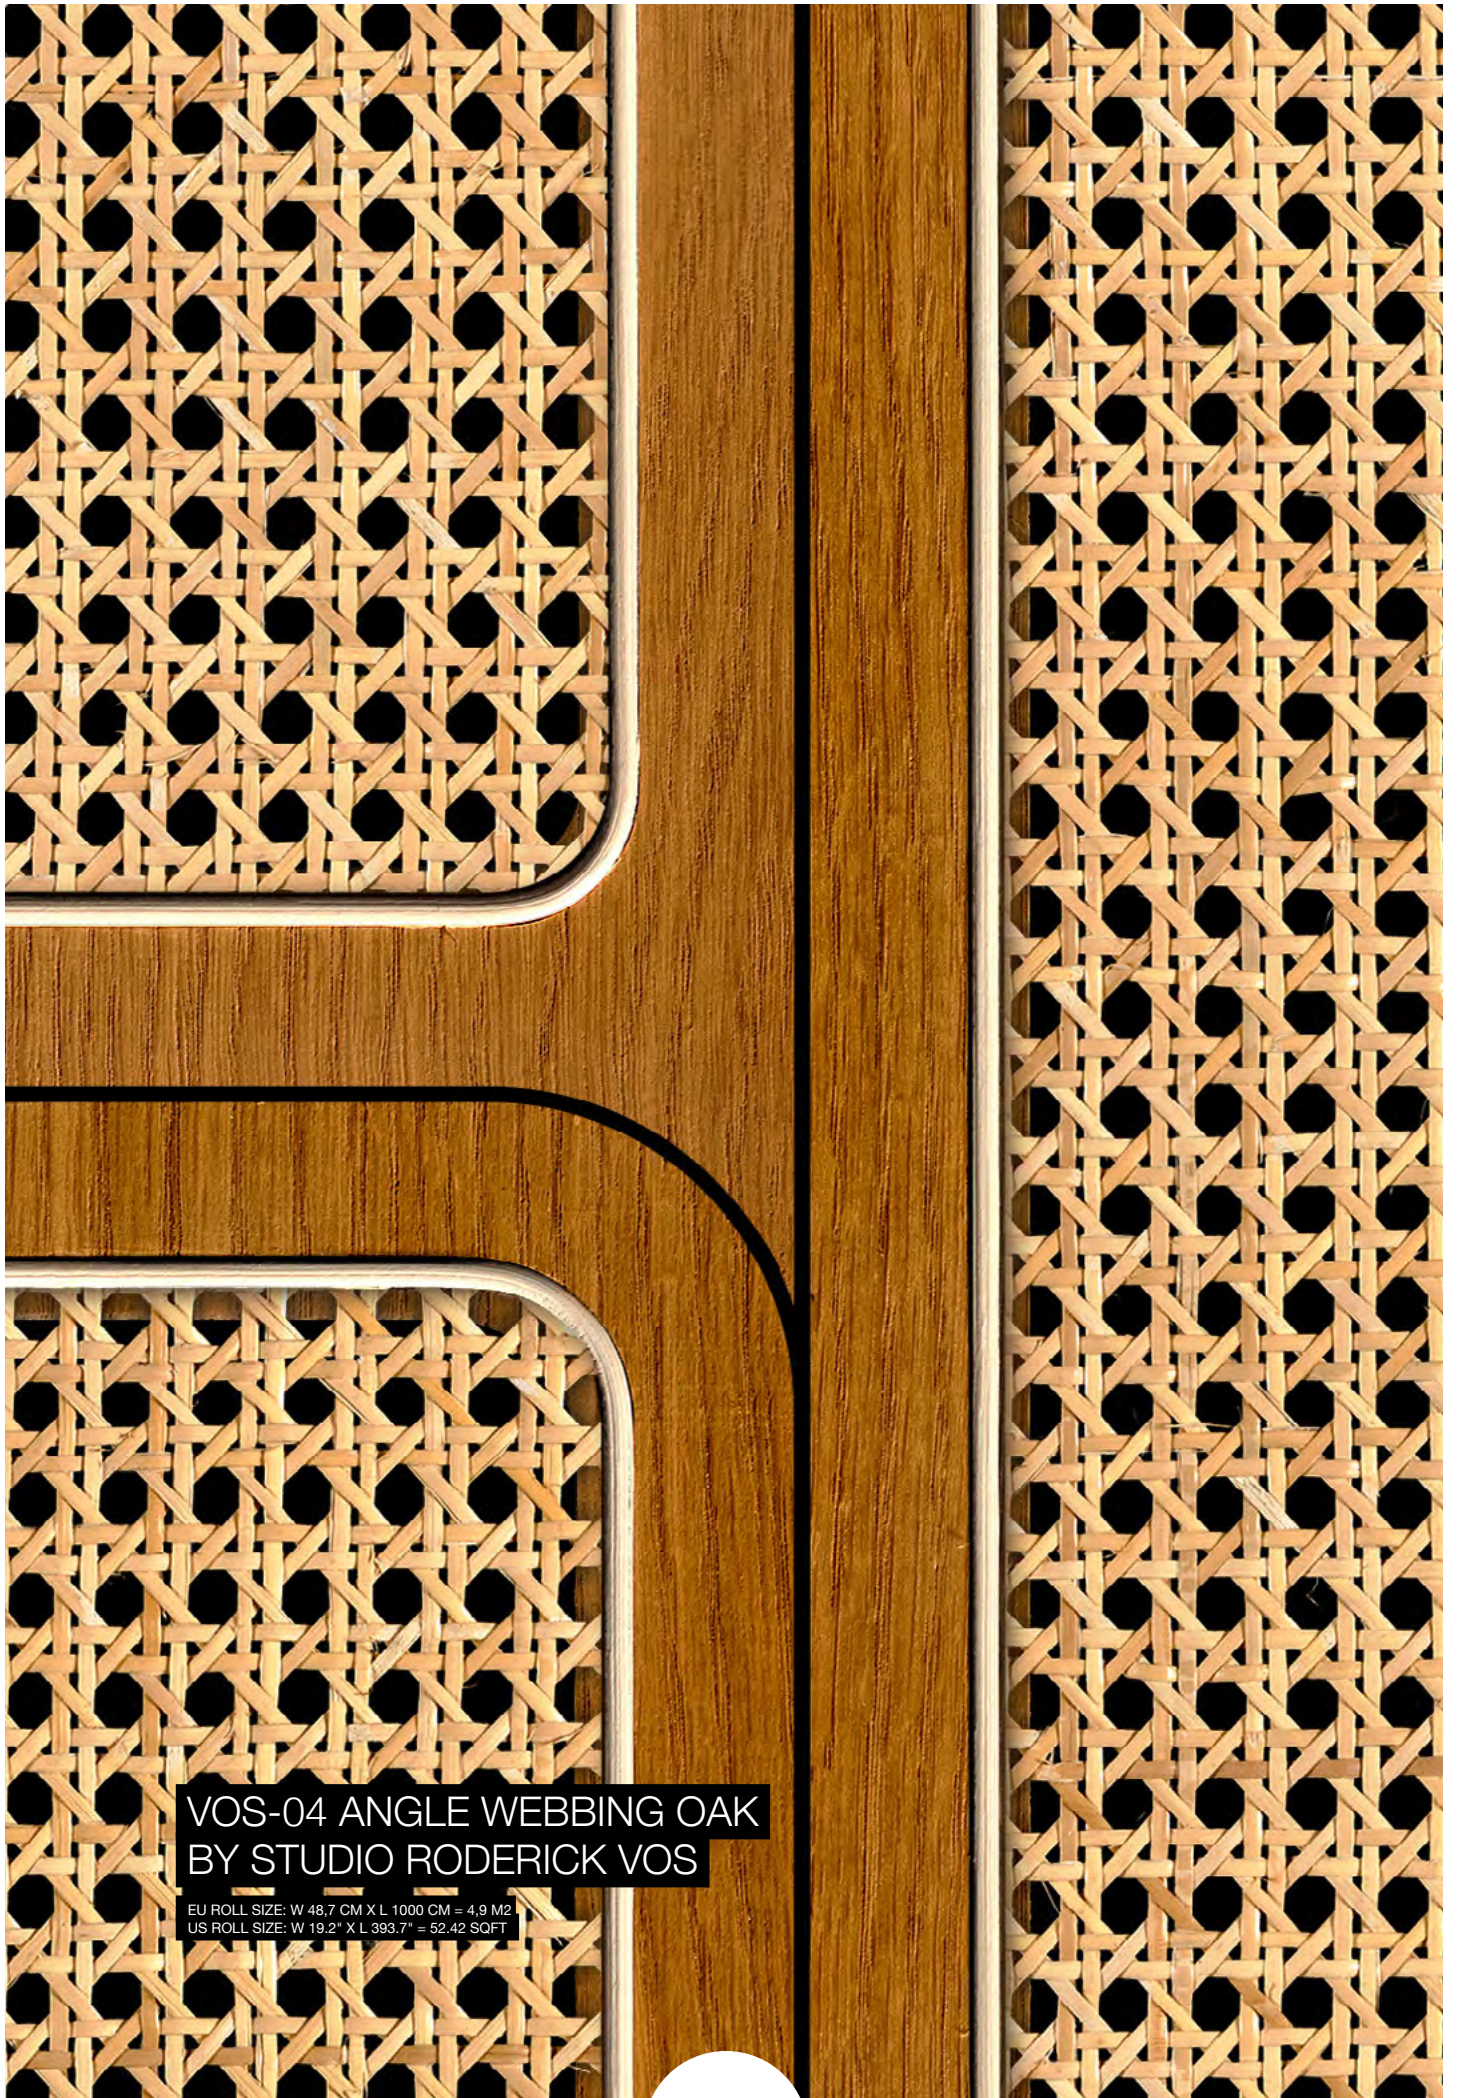

VOS-04 ANGLE WEBBING OAK
BY STUDIO RODERICK VOS

EU ROLL SIZE: W 48.7 CM X L 1000 CM = 4.9 M2
US ROLL SIZE: W 19.2" X L 393.7" = 52.42 SQFT