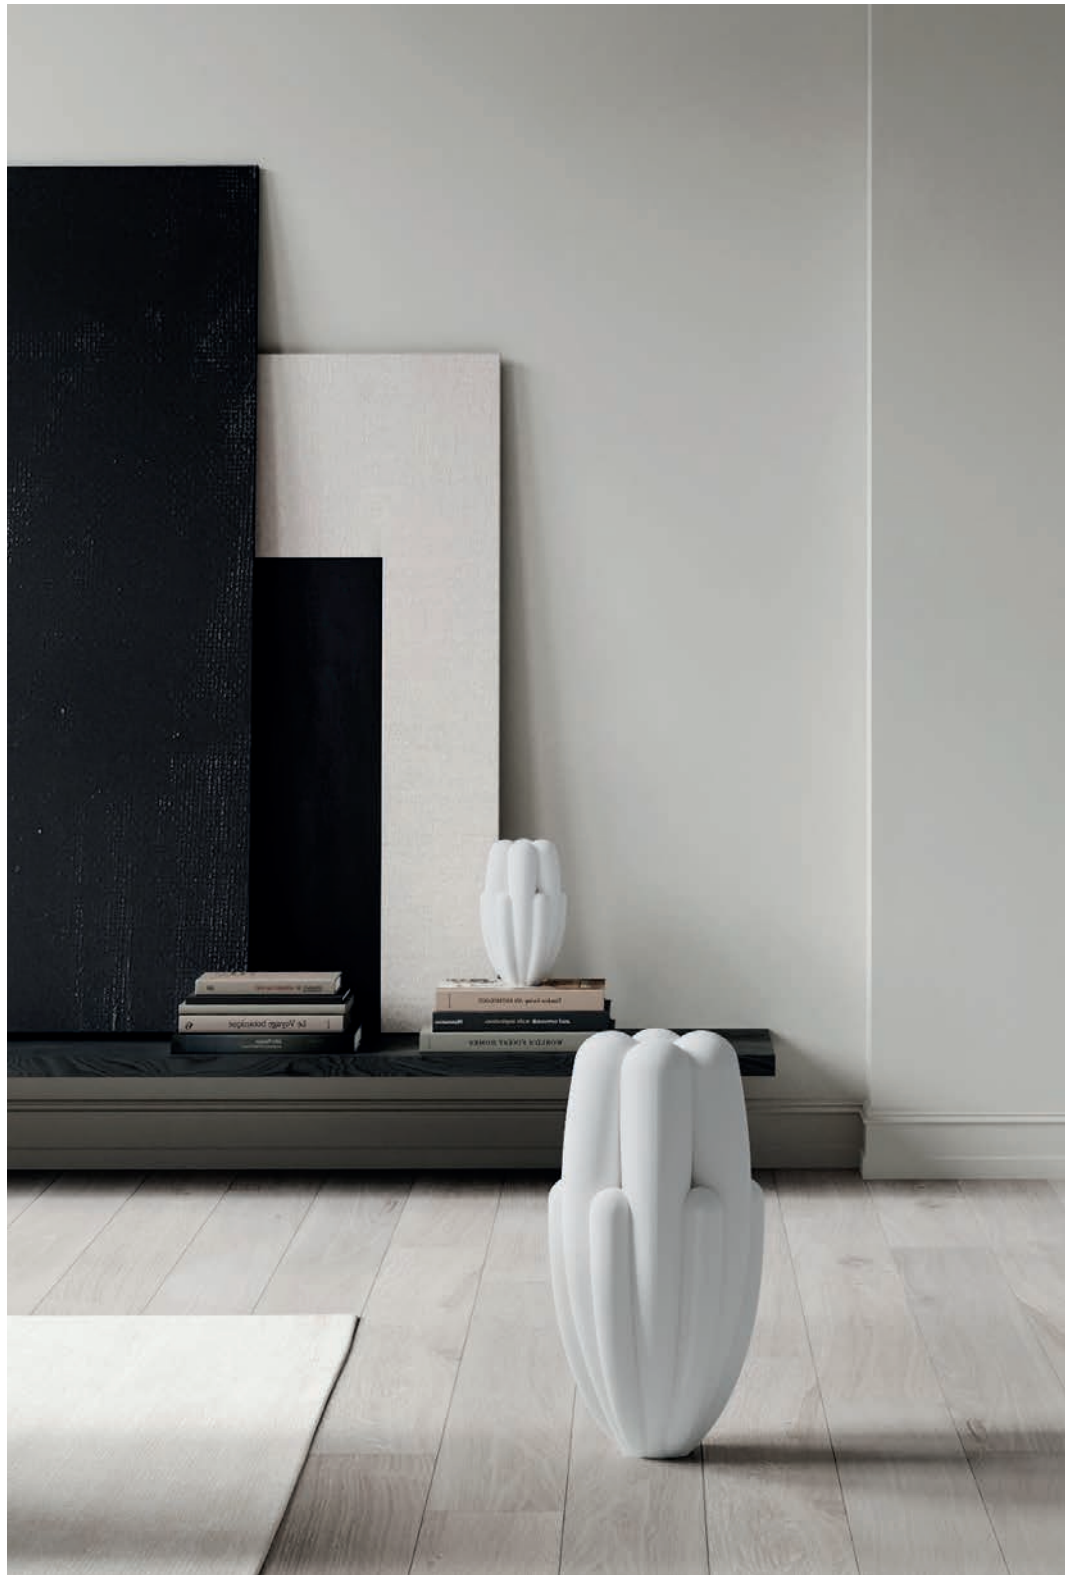

The Bloom vases are a contemporary nod to the floral motifs of the 1970s, reimagined with a minimalist and sophisticated flair. Their design strikes a remarkable balance between smooth, flowing curves and the precise geometry that forms their foundation, resulting in an object that captivates with its simplicity and strength. The interplay of light and shadow dances across the vases' contours, giving them a dynamic quality that transforms throughout the day.

Embracing modern innovation, the Bloom Vase Slim edition expands the collection. Crafted from a harmonious blend of ceramic and fiber concrete, these slender vases bring a fresh perspective to the range. Each piece is meticulously glazed on the inside with a waterproof lacquer, ensuring that the Bloom is entirely waterproof and perfectly suited for displaying fresh bouquets. The exterior of each vase boasts a hand-glazed finish, contributing to a distinctive surface texture that makes every piece unique. The nuanced shades of the vases are a testament to their handcrafted nature, with slight variations in color that enhance their individuality.

With the Bloom Vase Slim, experience the seamless blend of artistry and functionality, where every detail is an ode to the natural world and an expression of refined design.

Designed by Kristian Sofus Hansen & Tommy Hyldahl.

BLOOM SLIM VASE, BIG - BONE WHITE NO. 241041