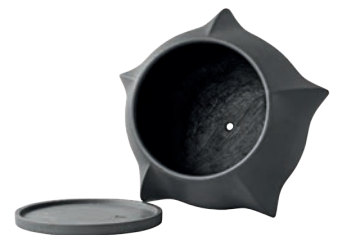

ART

NO 221054
L80 / W15 / H120 CM
1 PCS

NO 221052
L80 / W15 / H120 CM
1 PCS

NO 203053
L37,5 / W10 / H52 CM
1 PCS

NO 203055
L37,5 / W10 / H52 CM
1 PCS

NO 203051
L37,5 / W10 / H52 CM
1 PCS

NO 213006
L58 / W4 / H58 CM
1 PCS

NO 213004
L58 / W12,5 / H58 CM
1 PCS

NO 213005
L58 / W6 / H58 CM
1 PCS

NO 213003
L58 / W4 / H58 CM
1 PCS

NO 213002
L58 / W6 / H58 CM
1 PCS

PLANT POTS

NO 231001
L56 / W56 / H40 CM
1 PCS

NO 231002
L46,5 / W46,5 / H32 CM
1 PCS

NO 231003
L35 / W35 / H24,5 CM
2 PCS

NO 231004
L17 / W17 / H12,5 CM
4 PCS

NO 231005
L64 / W64 / H40 CM
1 PCS

NO 231006
L52,5 / W52,5 / H33 CM
1 PCS

NO 231007
L39,5 / W39,5 / H25 CM
2 PCS

NO 231008
L19,8 / W19,8 / H12,8 CM
4 PCS