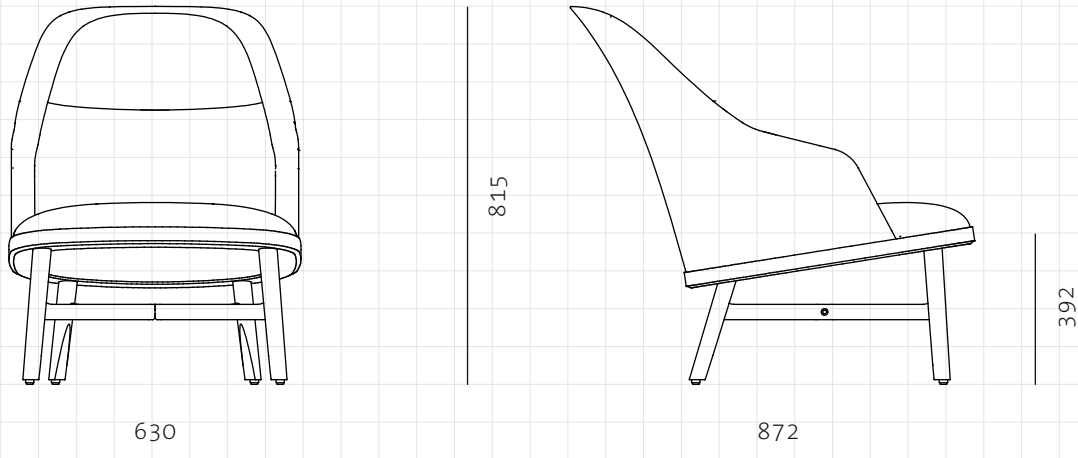

Bund Lounge Chair

CODE

BU-S111

DIMENSIONS

W630 x D872 x H815mm

NET WEIGHT

Seating height: 392mm

ENVIRONMENT

14.9 kg

MATERIALS

Indoor

Solid wood frame, Upholstered moulded foam frame, Upholstered seat

*Please refer to website or contact your local representative for complete material swatches.

SHIPPING

| | | | |
|--------------------|-------------------------|---------------------|--------------------------|
| Package | Assembled | | |
| Package Qty | 1 pcs/box | | |
| Packaging | Measurement (mm) | Volume (cbm) | Gross Weight (kg) |
| FCL | W695 x D937 x H900 | 0.59 | 23.0 |
| LCL/AIR | W715 x D957 x H995 | 0.68 | 31.0 |