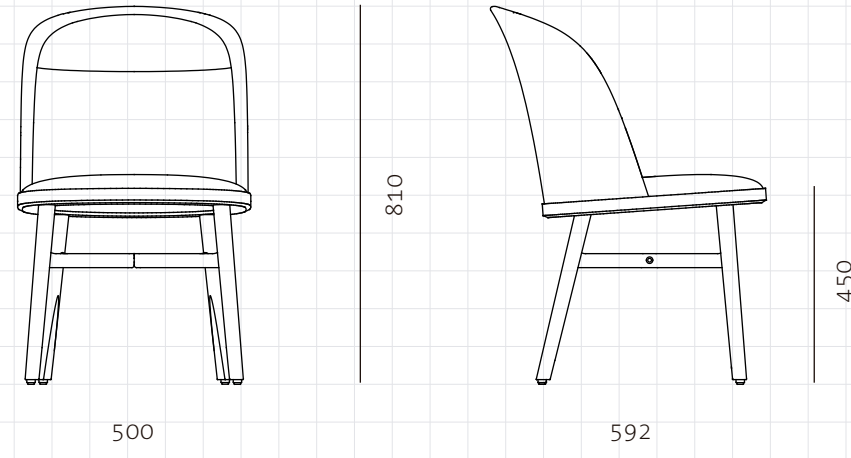

Bund Dining Chair

CODE

BU-S210

DIMENSIONS

W500 x D592 x H810mm

NET WEIGHT

Seating height: 450mm

ENVIRONMENT

8.0 kg

MATERIALS

Indoor

Solid wood frame, Upholstered moulded foam frame, Upholstered seat

*Please refer to website or contact your local representative for complete material swatches.

SHIPPING

Package	Assembled		
Package Qty	1 pcs/box		
Packaging	Measurement (mm)	Volume (cbm)	Gross Weight (kg)
FCL	W565 x D657 x H895	0.33	14.0
LCL/AIR	W605 x D697 x H985	0.42	18.0