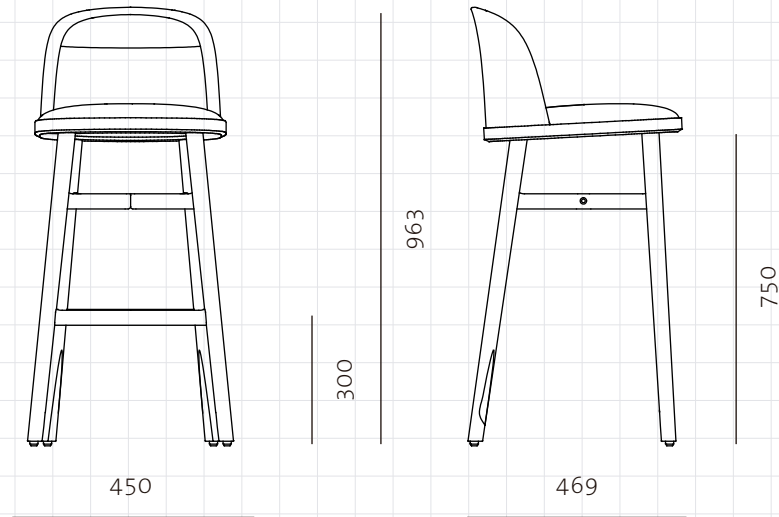

Bund Bar Chair SH750

CODE

BU-S310-750

DIMENSIONS

W450 x D469 x H963mm

NET WEIGHT

Seating height: 750mm

ENVIRONMENT

6.6 kg

MATERIALS

Indoor

Solid wood frame, Upholstered moulded foam frame, Upholstered seat

*Please refer to website or contact your local representative for complete material swatches.

SHIPPING

Package	Assembled		
Package Qty	1 pcs/box		
Packaging	Measurement (mm)	Volume (cbm)	Gross Weight (kg)
FCL	W515 x D534 x H1048	0.29	13.0
LCL/AIR	W535 x D554 x H1143	0.34	17.0