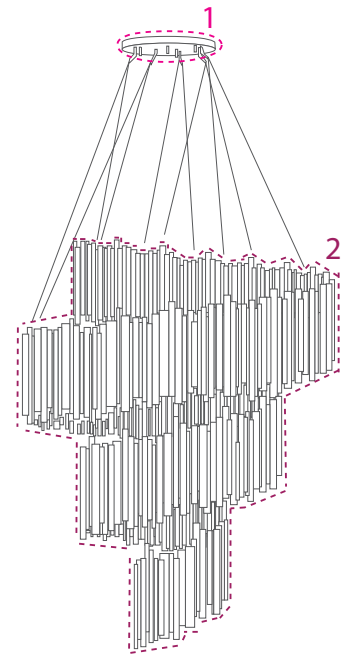

LIGHTING

Led Tape 14W (included)

DIMENSIONS

HEIGHT: 105,12" | 267 cm

DIAMETER: 59,06" | 150 cm

ALSO AVAILABLE IN CATALOG 2018

BRUBECK | SUSPENSION P.28; BRUBECK | PENDANT P.30; BRUBECK | FLOOR P.110;
BRUBECK | WALL P.; BRUBECK XL | WALL P.198.

For more information, contact our team.

INFO@DELIGHTFULL.EU | WWW.DELIGHTFULL.EU

BRUBECK SPIRAL | SUSPENSION

PACKAGE

(Wood Box)

WIDTH: 61" | 155 cm

HEIGHT: 74,8" | 190 cm

DEPTH: 61" | 155 cm

PACKAGE VOLUME: 4,565 m³

WEIGHT: Approx. 290kg | 639,34 lbs

LIGHTING

Led Tape 14W (included)

LIGHT TECHNOLOGY: Led

POWER: 14W

COLOUR TEMPERATURE: 3000K

CANOPY AND SHADE

DESCRIPTION

CANOPY

SHADES

CANOPY

N°1 - 1 unit

HEIGHT: 1,1" | 3 cm

DIAMETER: 15,7" | 40 cm

SHADES