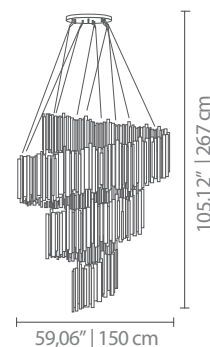

MATERIALS

BODY: Brass

STANDARD FINISHES*

BODY: Brass

Gold Plated

*MORE FINISHES AVAILABLE IN P.247 | 248

WEIGHT

Approx. 190 kg | 418 lbs

LIGHTING

Led Tape 14W (included)

DIMENSIONS

HEIGHT: 105,12" | 267 cm

DIAMETER: 59,06" | 150 cm

ALSO AVAILABLE IN CATALOG 2018

BRUBECK | SUSPENSION P.28; BRUBECK | PENDANT P.30; BRUBECK | FLOOR P.110;
BRUBECK | WALL P.; BRUBECK XL | WALL P.198.

For more information, contact our team.

INFO@DELIGHTFULL.EU | WWW.DELIGHTFULL.EU

BRUBECK SPIRAL | SUSPENSION

PACKAGE

(Wood Box)

WIDTH: 61" | 155 cm

HEIGHT: 74,8" | 190 cm

DEPTH: 61" | 155 cm

DESCRIPTION

CANOPY

SHADES

CANOPY

N°1 - 1 unit

HEIGHT: 1,1" | 3 cm

DIAMETER: 15,7" | 40 cm

SHADES