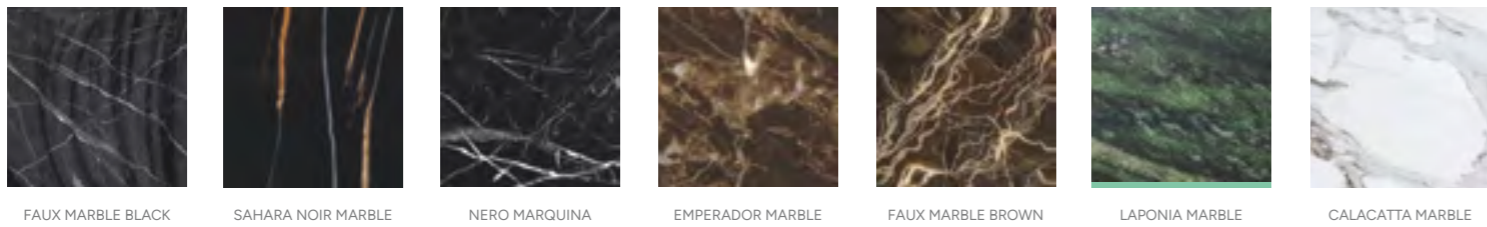

WOOD VENEERS

BRASS & METALS

MARBLE

MARBLE

METALLIC LEAF

TRANSLUCENTS

RESIN