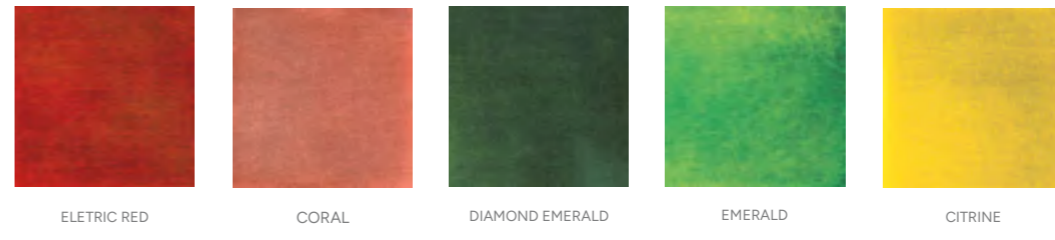

WOOD VENEERS

BRASS & METALS

MARBLE

MARBLE

METALLIC LEAF

TRANSLUCENTS

RESIN

CERAMICS

HAND PAINTED TILE BLUE

HAND PAINTED TILE SEPIA

ANTIQUÉ BROWN CERAMIC

DARK GOLD CERAMIC

DARK SILVER CERAMIC

GOLD CERAMIC

GLASS & MIRRORS

BEVELED BLACK GLASS