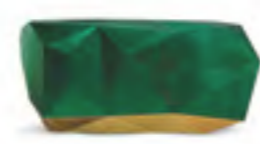

# **BOCA DO LOBO**

EXCLUSIVE DESIGN

**Boca Do Lobo Samples Finishes and Technical Information Catalogue**

DIAMOND AMETHYST SIDEBOARD

DIAMOND CHOCOLATE SIDEBOARD

DIAMOND BLUE SIDEBOARD

DIAMOND EMERALD SIDEBOARD

DIAMOND PYRITE SIDEBOARD

DIAMOND METAMORPHOSIS SIDEBOARD

DIAMOND CHOCOLATE XL SIDEBOARD

LAPIAZ SIDEBOARD

LAPIAZ BLACK SILVER SIDEBOARD

VOLTAIRE BLACK SIDEBOARD

VOLTAIRE WALNUT SIDEBOARD

HERITAGE SIDEBOARD