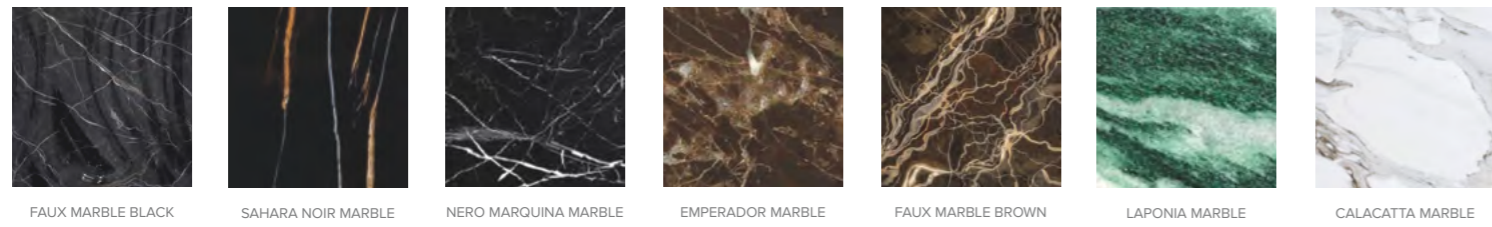

CARVED STOOL  
Ø 37cm | 14.6" H 45cm | 17.7"

HERITAGE BATH TUB  
W 197cm | 77.6" D 93cm | 36.6" H 72cm | 28.3"

WOOD VENEERS

BRASS & METALS

MARBLE

MARBLE

METALLIC LEAFS

TRANSLUCENTS

RESIN

CERAMICS

HAND PAINTED TILE BLUE

HAND PAINTED TILE SEPIA

ANTIQUÉ BROWN CERAMIC

DARK GOLD CERAMIC

DARK SILVER CERAMIC

GOLD CERAMIC