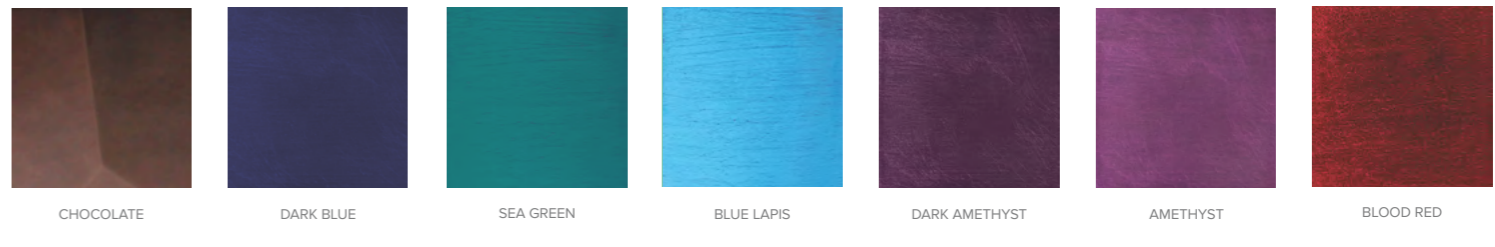

RESIN

CERAMICS

HAND PAINTED TILE BLUE

HAND PAINTED TILE SEPIA

ANTIQUÉ BROWN CERAMIC

DARK GOLD CERAMIC

DARK SILVER CERAMIC

GOLD CERAMIC