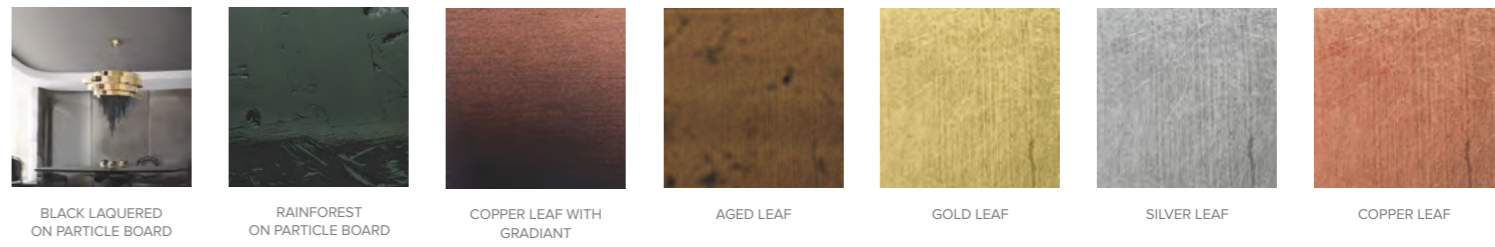

CARVED STOOL  
Ø 37cm | 14.6" H 45cm | 17.7"

HERITAGE BATH TUB  
W 197cm | 77.6" D 93cm | 36.6" H 72cm | 28.3"

WOOD VENEERS

BRASS & METALS

MARBLE

MARBLE

METALLIC LEAFS

TRANSLUCENTS