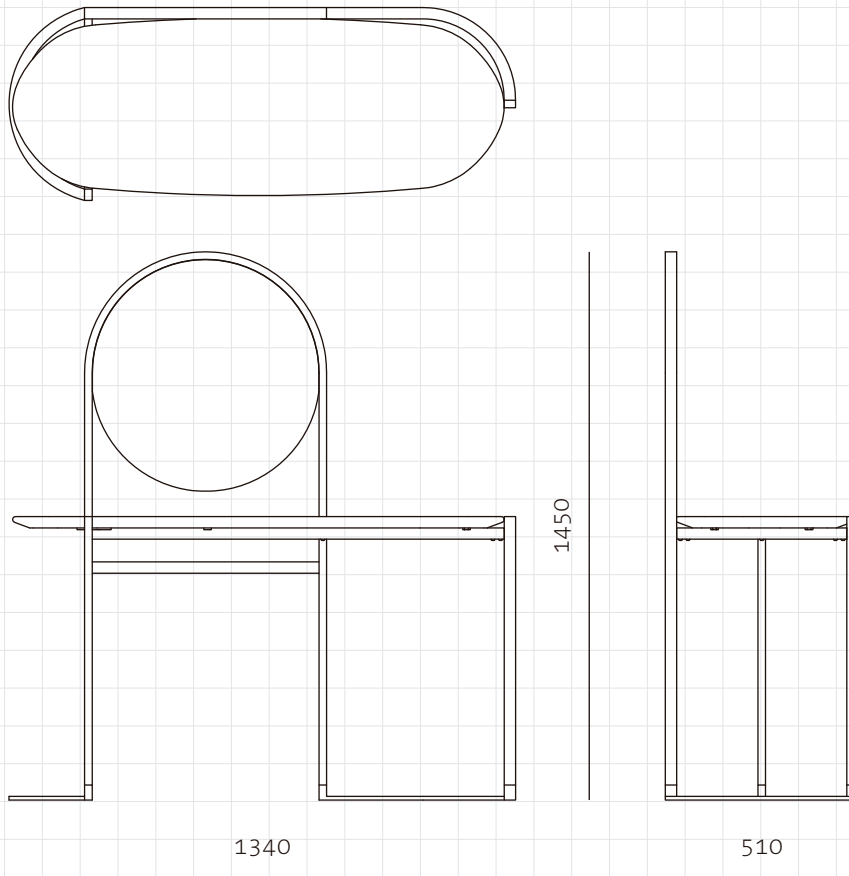

Blink Vanity

CODE BL-T720
DIMENSIONS W1340 x D510 x H1450mm

NET WEIGHT 30.4 kg
ENVIRONMENT Indoor

MATERIALS Veneer laminate top, Powder coated steel frame, Brass plated stainless steel, Mirrored glass
*Please refer to website or contact your local representative for complete material swatches.

SHIPPING	Package	Knock Down		
	Package Qty	2 pcs/box		
Packaging	Measurement (mm)	Volume (cbm)	Gross Weight (kg)	
FCL	W1556 x D751 x H226	0.26	29.0	
	W1388 x D557 x H181	0.14		
LCL/AIR	W1556 x D751 x H226	0.26	29.0	
	W1546 x D741 x H216	0.25		