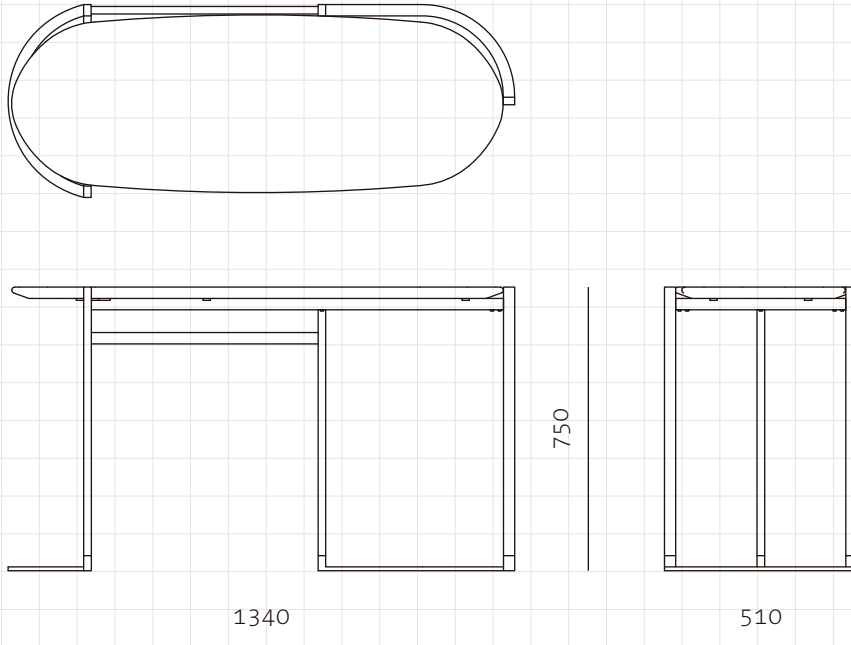

Blink Console

CODE

BL-T710

DIMENSIONS

W1340 x D510 x H750mm

NET WEIGHT

19.0 kg

ENVIRONMENT

Indoor

MATERIALS

Veneer laminate top, Powder coated steel frame, Brass plated stainless steel

*Please refer to website or contact your local representative for complete material swatches.

SHIPPING

Package	Knock Down		
Package Qty	1 pcs/box		
Packaging	Measurement (mm)	Volume (cbm)	Gross Weight (kg)
FCL	W1535 x D735 x H215	0.24	24.0
LCL/AIR	W1555 x D755 x H310	0.36	37.0