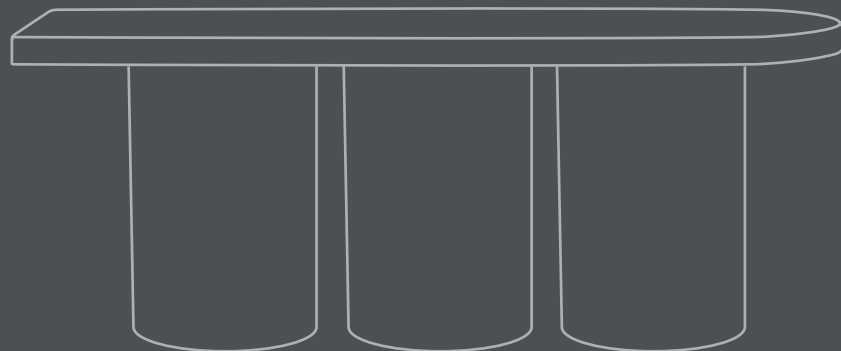

BIG FOOT BENCH

BIG FOOT is a contemporary furniture line of cast concrete objects, featuring a bench, two side tables and a large coffee table.

The BIG FOOT collection is characterized by its sculptural cylinder-shaped legs, creating a massive and heavy look, inspired by brutalist architecture from the mid-20th century.

All products are cast in lightweight fiber concrete to create a unique textured surface and increase mobility. Each piece is hand painted with multiple layers of paint, creating a strong and resistant surface.

Designed by Kristian Sofus Hansen & Tommy Hyldahl.

Product no: 212013

Type: Bench - Indoor /Outdoor

Colour: Coffee

Material: Fiber Concrete

Care instructions:

Use a soft dry cloth to clean the product.

Do not use household cleaners.

Not Frost-proof

Dimensions: L120 / W40/ H45 CM

Country of origin: CN

Product weight:

Packaging:

Dimensions:

Total weight incl. product:

Number of parcels: 1

Material: Brown cardboard

40 CM