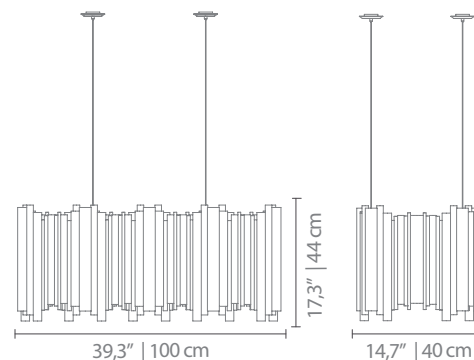

MATERIALS

BODY: Brass

STANDARD FINISHES*

BODY: Gold Plated

Polished Brass Copper Plated Brushed Brass

*MORE FINISHES AVAILABLE IN P.247 | 248

WEIGHT 

Approx. 43 kg | 95 lbs

BULBS 

28 x G9 Bulbs 40W (included)
(for USA not included)

DIMENSIONS

WIDTH: 39,3" | 100 cm

HEIGHT: 17,3" | 44 cm

LENGTH: 14,7" | 40 cm

ALSO AVAILABLE IN CATALOG 2018

BRUBECK OVAL | SUSPENSION P.; BRUBECK ROUND | SUSPENSION P.; BRUBECK CHANDELIER 3 | SUSPENSION P.; BRUBECK 3 ARCS | SUSPENSION P.; BRUBECK PENDANT | SUSPENSION P.; BRUBECK | FLOOR P.; BRUBECK | WALL P.; BRUBECK XL | WALL P.

BRUBECK RECTANGULAR | SUSPENSION

PACKAGE

(Plywood Box)

WIDTH: 45,2" | 115 cm

HEIGHT: 19,6" | 50 cm

DEPTH: 31,4" | 80 cm

PACKAGE VOLUME: 0,46 m³

WEIGHT: Approx. 48kg | 105,8 lbs

WIDTH: 39,3" | 100 cm

HEIGHT: 17,3" | 44 cm

LENGTH: 14,7" | 40 cm

Shade with Bulbs 

For more information, contact our team.
INFO@DELIGHTFULL.EU | WWW.DELIGHTFULL.EU