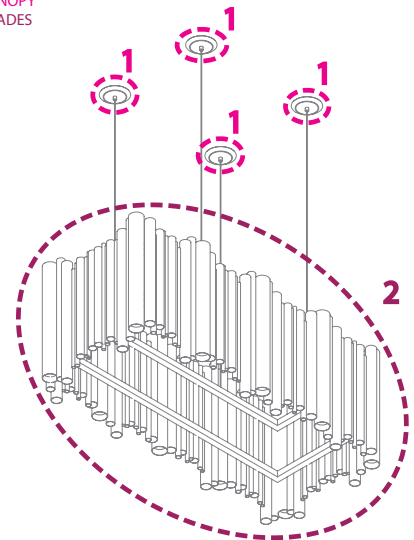

BULBS 

28 x G9 Bulbs 40W (included)
(for USA not included)

DIMENSIONS

WIDTH: 39,3" | 100 cm

HEIGHT: 17,3" | 44 cm

LENGTH: 14,7" | 40 cm

ALSO AVAILABLE IN CATALOG 2018

BRUBECK OVAL | SUSPENSION P.; BRUBECK ROUND | SUSPENSION P.; BRUBECK CHANDELIER 3 | SUSPENSION P.; BRUBECK 3 ARCS | SUSPENSION P.; BRUBECK PENDANT | SUSPENSION P.; BRUBECK | FLOOR P.; BRUBECK | WALL P.; BRUBECK XL | WALL P.

BULBS

28 x G9 Halogen Bulbs 28W (included)

OPTIONAL BULBS

28 x G9 Led Bulbs 3W (customizable on purchase)

BULB STANDARD

LIGHT TECHNOLOGY: Halogen

POWER: 28W

LUMENS: 350LM

CANOPY

SHADES

CANOPY

N°1 - 4 unit

HEIGHT: 0,6" | 1,6 cm

DIAMETER: 3,5" | 9 cm

SHADES

N°2 - 1 unit

WIDTH: 39,3" | 100 cm

HEIGHT: 17,3" | 44 cm

LENGTH: 14,7" | 40 cm

Shade with Bulbs 

For more information, contact our team.
INFO@DELIGHTFULL.EU | WWW.DELIGHTFULL.EU