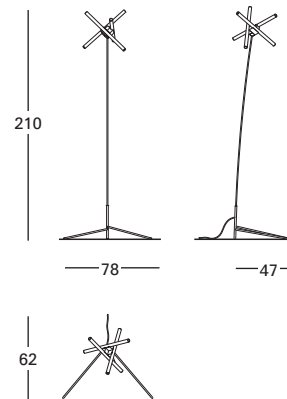

Pepe Cortés entwarf diese Linestra-Leuchte 1976. Das Design ruhte jedoch vergessen in einer Schublade, bis Bd 1984 darauf zurückkam und sie herstellte. Kurz zuvor wurde sie in der Kollektion 'Äußerst formale Möbel' vorgestellt, die weitere, zusammen mit Javier Mariscal entworfene Leuchten enthielt.

Lámpara Olvidada

PHOTOGRAPHERS
Globus

ACKNOWLEDGMENTS
B&B

Product specifications are for general information only. BD reserves the right to change design and finish without prior notice.

Measurements in cm.

Acabados

Florón (lámpara techo), pie (lámpara con pie) y tubo en hierro cobreado.
Portalámparas en latón cromado para 3 linestras incandescentes S-14D 60, de máx. 3 x 60W 230V/50Hz.
Certificada CE UNE-EN 60598-1

Finishes

Rosette (attachment ceiling lamp), stand (standing lamp) and tube in copperplated iron.
Bulbholder in chromed brass for 3 incandescent strips S-14D 60W of max. 3x60W 230V/50Hz.
Certified CE UNE-EN 60598-1

Finiture

Rosetta (lampada a sospensione), piede (lampada con piede) e tubo in ferro ramato.
Portalampada in ottone cromato che alloggia 3 linestre ad incandescenza S-14D 60 di máx. 3x60W 230V/50Hz.
Certificata CE UNE-EN 60598-1

Verarbeitung

Rosette (Deckenleuchte), Fuß (Stehleuchte) und Stab aus verkupferten Eisen.
Lampenfassung aus verchromtem Messing für 3 Röhrluchtmittel S-14D 60 von max. 3 x 60W 230V/50Hz.
Zertifiziert CE UNE-EN 60598-1

Lámpara de pie