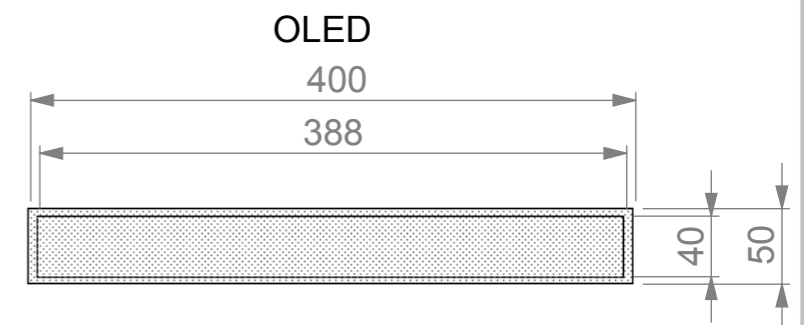

NOTE:
 - 60 Oleds
 - Power consumption: 120W
 - Estimated weight= 30kg

SCALE 1:15	Name	M.PERRISSEL	Datum	13/02/2017	Revision :	Proposal :
	Created by	M.PERRISSEL			A	1
Projection	Last modif by	M.PERRISSEL		13/02/2017		
ISO 128-30	Approved by			/ /2011		
Drawing name	BB078.60				Quotation	Client's sign
Client :					-	-
Référence :	BB078				Estimated Poids / Weight :	Kg
Famille :	Lucky Eye				Certification :	CE
Except prior authorization given by ASTRON FIAMM SAFETY, the reproduction, distribution and utilization of this document as well as the communication of its contents is strictly prohibited and offenders will be liable for payment of damage. All rights reserved in the event of grant of a patent, utility model or design. (Protective note of ISO 16016)					Tolerances	
					Linear ± mm	
					Anglar ± °	1/1
					CAD system & version	Rev 01
					SOLIDWORKS 2011 SP 1.0	Janv 2010