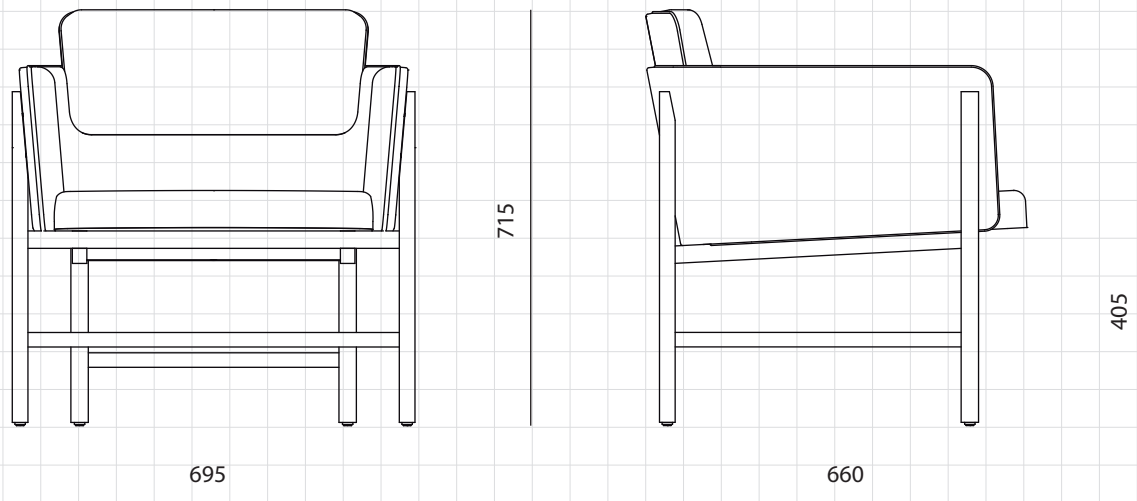

Aya Lounge Chair

CODE
DIMENSIONS

AY-S111
W695 x D660 x H715mm
Seating height: 405mm

NET WEIGHT
ENVIRONMENT
MATERIALS

14.0 kg
Indoor
Solid wood frame, upholstery
*Please refer to website or contact your local representative for complete material swatches.

SHIPPING

Package	Assembled		
Package Qty	1 pcs/box		
Packaging	Measurement (mm)	Volume (cbm)	Gross Weight (kg)
FCL	W760 x D725 x H800	0.44	19.95
LCL/AIR	W800 x D765 x H890	0.54	27.06