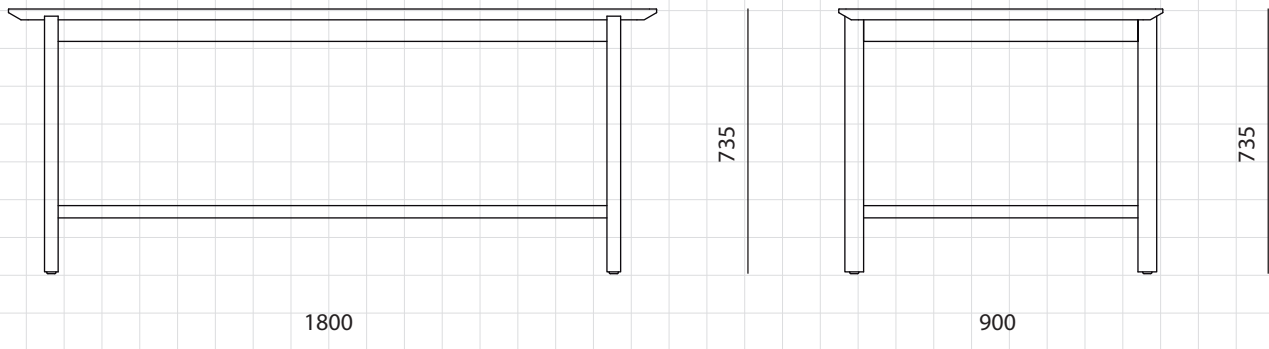

Aya Dining Table W1800

CODE
DIMENSIONS

AY-T410-1800
W1800 x D900 x H735mm

NET WEIGHT
ENVIRONMENT
MATERIALS

50.0 kg
Indoor
Solid wood frame, veneer laminate top, steel black powder coat matt
*Please refer to website or contact your local representative for complete material swatches.

SHIPPING

Package	Assembled		
Package Qty	1 pcs/box		
Packaging	Measurement (mm)	Volume (cbm)	Gross Weight (kg)
FCL	W1900 x D1140 x H170	0.37	56.78
LCL/AIR	W1940 x D1180 x H260	0.60	83.38