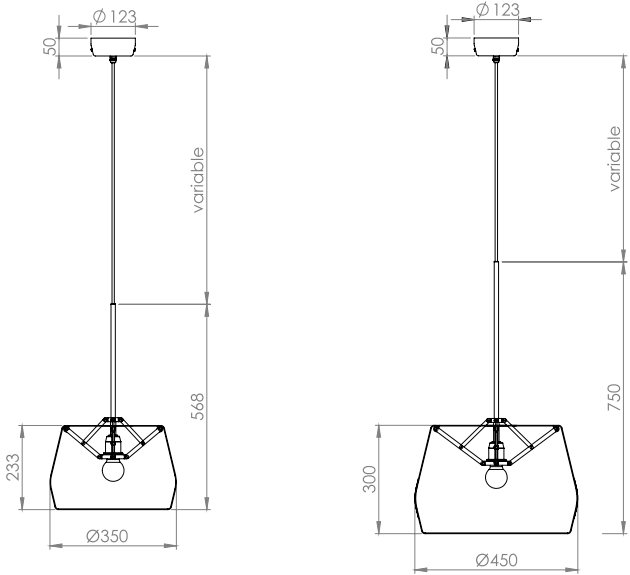

# ATLAS

Design by Anton de Groof 2015

Material brass & hand blown glass  
 Description a hand blown glass shade held by an ingenious brass hinge mechanism  
 Glass Colors transparent & neutral grey  
 Total weight  $\varnothing$  350 mm 3,1 kg  
                    $\varnothing$  450 mm 7,5 kg  
 Volt 220 V - 240 V  
 Max Watt 60 Watt  
 Socket E27

D350

D450

- transparent
- neutral grey

	atlas D350	atlas D450
transparent	1400	1403
neutral grey	1401	1404