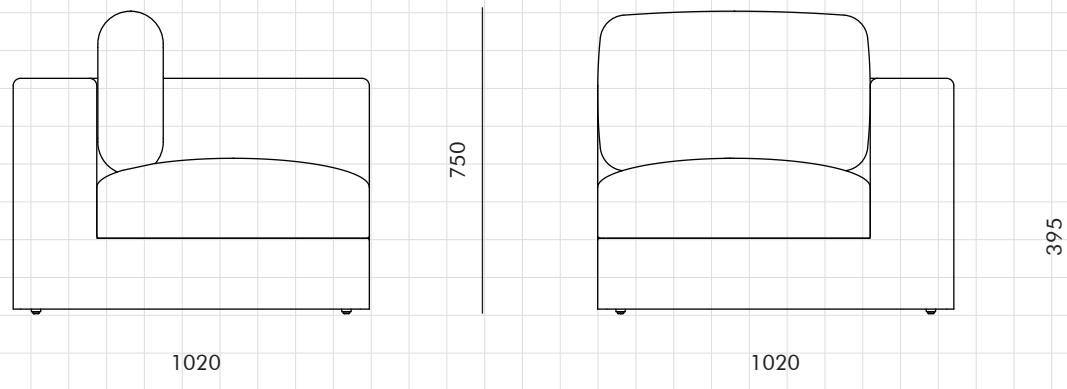

Atelier Small Corner-Skirt

**CODE**  
**DIMENSIONS**

AT-S450  
W1020 x D1020 x H750mm  
Seating height: 395mm

**NET WEIGHT**  
**ENVIRONMENT**  
**MATERIALS**

30.0 kg  
Indoor  
Solid wood and plywood frame, upholstery  
\*Please refer to website or contact your local representative for complete material swatches.

**SHIPPING**

<b>Package</b>	Assembled		
<b>Package Qty</b>	1 pcs/box		
<b>Packaging</b>	<b>Measurement (mm)</b>	<b>Volume (cbm)</b>	<b>Gross Weight (kg)</b>
<b>FCL</b>	W1085 x D1085 x H695	0.82	37.92
<b>LCL/AIR</b>	W1105 x D1105 x H790	0.96	52.11