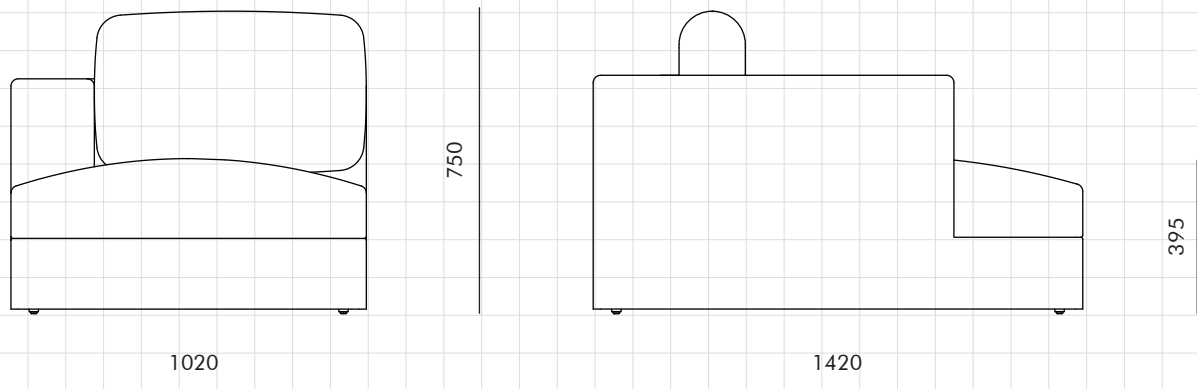

Atelier Small Chaise Lounge L-Skirt

CODE

AT-S460-L

DIMENSIONS

W1020 x D1420 x H750mm

Seating height: 395mm

NET WEIGHT

40.0 kg