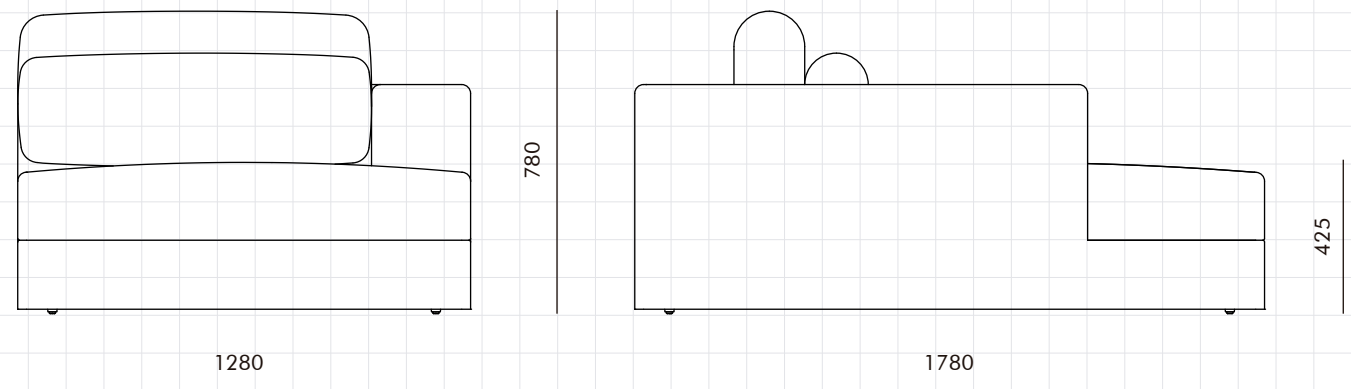

Atelier Chaise Lounge R-Skirt

**CODE**  
**DIMENSIONS**

AT-S430-R  
W1280 x D1780 x H780mm  
Seating height: 425mm

**NET WEIGHT**  
**ENVIRONMENT**  
**MATERIALS**

60.0 kg  
Indoor  
Solid wood and plywood frame, upholstery  
\*Please refer to website or contact your local representative for complete material swatches.

**SHIPPING**

<b>Package</b>	Assembled		
<b>Package Qty</b>	1 pcs/box		
<b>Packaging</b>	<b>Measurement (mm)</b>	<b>Volume (cbm)</b>	<b>Gross Weight (kg)</b>
<b>FCL</b>	W1345 x D1845 x H735	1.82	73.42
<b>LCL/AIR</b>	W1365 x D1865 x H830	2.11	103.0