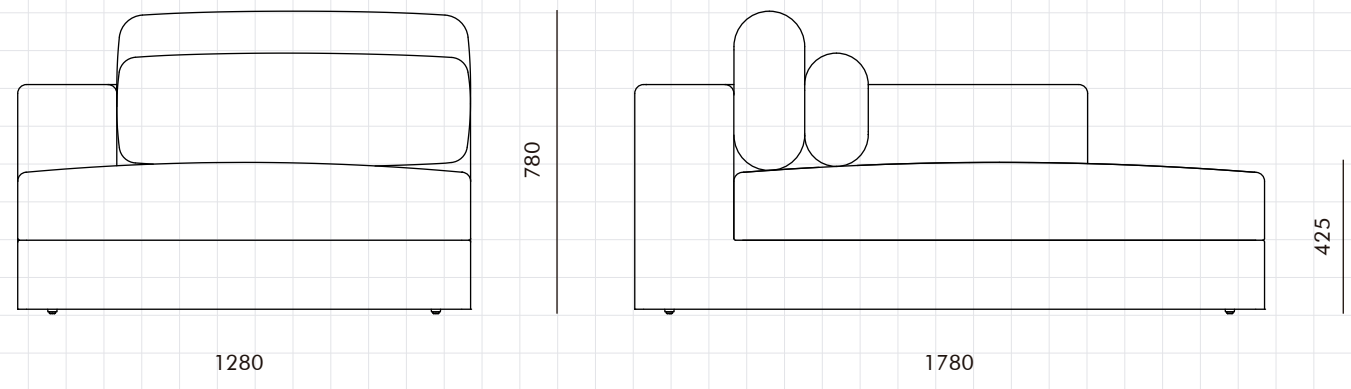

Atelier Chaise Lounge L-Skirt

CODE

AT-S430-L

DIMENSIONS

W1280 x D1780 x H780mm

Seating height: 425mm

NET WEIGHT

60.0 kg

ENVIRONMENT

Indoor

MATERIALS

Solid wood and plywood frame, upholstery

*Please refer to website or contact your local representative for complete material swatches.

SHIPPING

Package	Assembled		
Package Qty	1 pcs/box		
Packaging	Measurement (mm)	Volume (cbm)	Gross Weight (kg)
FCL	W1345 x D1845 x H735	1.82	73.42
LCL/AIR	W1365 x D1865 x H830	2.11	103.0