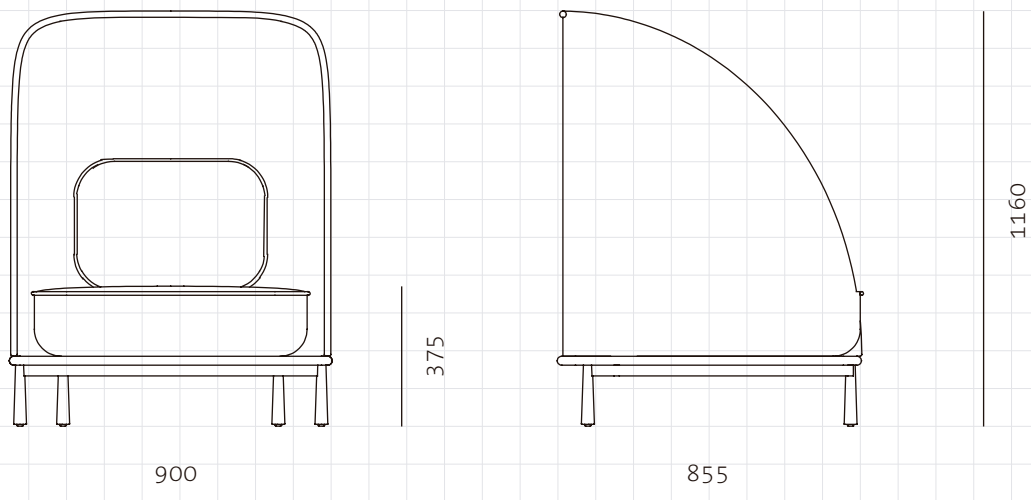

Arc Highback Chair

CODE
DIMENSIONS

AR-S121
W900 x D855 x H1160mm
Seating height: 375mm

NET WEIGHT
ENVIRONMENT
MATERIALS

43.0 kg
Indoor
Veneer laminate base, steel leg, upholstery

*Please refer to website or contact your local representative for complete material swatches.

SHIPPING

Package	Assembled		
Package Qty	1 pcs/box		
Packaging	Measurement (mm)	Volume (cbm)	Gross Weight (kg)
FCL	W985 x D940 x H1265	1.17	55.40
LCL/AIR	W1005 x D960 x H1360	1.31	66.61