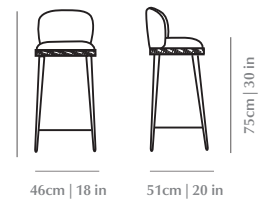

// as pictured

Upholstery – Velvet Mediterranee

Piping – Velvet Dijon

Feet – Natural Walnut

Rattan – Natural Rattan