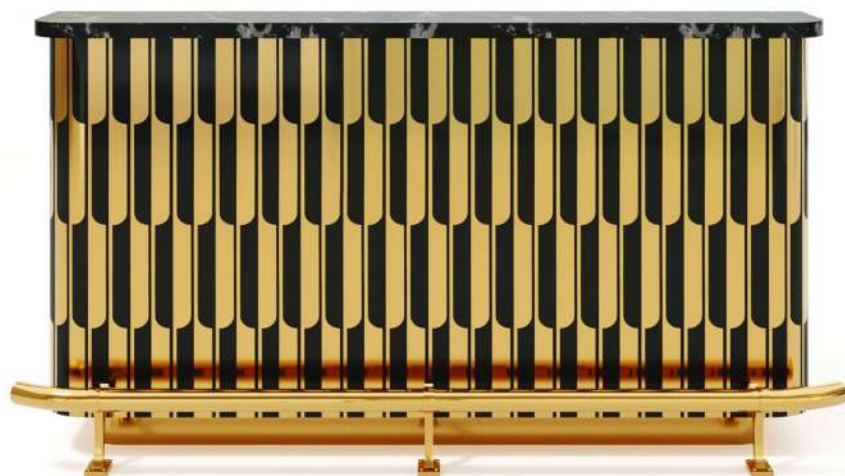

SCARLET
SPLENDOUR

ALCHEMY BAR

Alchemy is a bespoke bar cabinet with gleaming resin and brass inlay in our signature pattern. Designed with a service and a guest counter and a brass footrest.

recommended use In a residence, hotel, commercial space

collection

STARBAR

description

Cabinet

dimension

Width 189 cm

Depth 90 cm

Height 104 cm