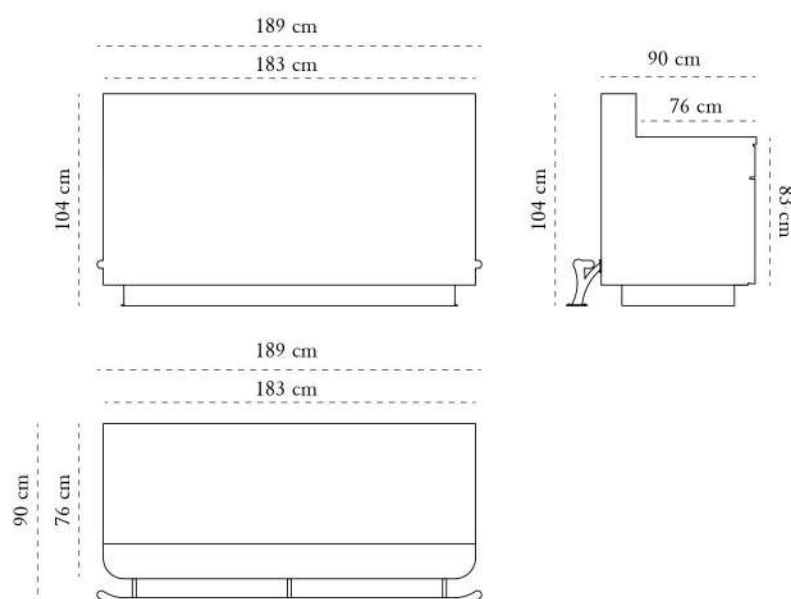

Colour, pattern and size can be customised for your space. Care: Wipe gently with dry soft cloth. Liquid spillage must be wiped without delay.

Celebration of Authenticity: Slight variations or imperfections are the marks of an artisan, a testament to the individuality, emotion and originality of each work of art. We assert our right to make meaningful qualitative changes.