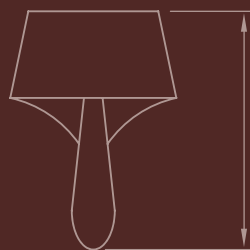

AIR

RAY POWER

FAMILY

WALL / TABLE

TECHNICAL DATA

SEE PG. **532**

AIR TABLE

Ref. AIR MG

49 cm
19,3"

28 cm
11"

27 cm
10,6"

AIR MG-20 Palau de Casavells. Art, Antiques, Design, Architecture. Girona, Spain.

AIR A-20 Caro Hotel, Valencia, Spain.

AIR WALL

Ref. AIR A

33 cm
13"