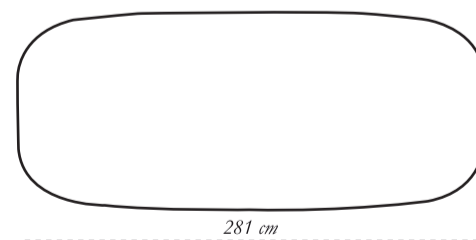

*dimension* Width 281 cm

Depth 121 cm

Height 77 cm

*material* Wood, Plywood,  
Metal support, Resin Inlay

121 cm

281 cm

77 cm

CARE Clean gently with dry soft cloth • In case of spillage of water wipe immediately • A premium, liquid wax may be used occasionally to refresh the high gloss