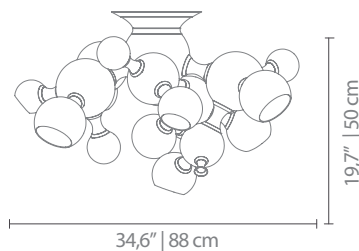

Approx. 20 kg | 44 lbs

BULBS

8 x G9 Bulbs 40W (included)
(for USA not included)

DIMENSIONS

HEIGHT: 19,7" | 50 cm
DIAMETER: 34,6" | 88 cm

ALSO AVAILABLE IN CATALOG 2018

ATOMIC | SUSPENSION P.; ATOMIC PENDANT | SUSPENSION P.; ATOMIC ROUND |
SUSPENSION P.; ATOMIC | TABLE P.; ATOMIC | WALL P.;

ATOMIC CEILING | SUSPENSION

PACKAGE

(Cardboard Box)

WIDTH: 37,4" | 95 cm

HEIGHT: 24,8" | 63 cm

DEPTH: 37,4" | 95 cm

PACKAGE VOLUME: 0,57 m³

WEIGHT: Approx. 32 kg | 70,54 lbs

CANOPY

SHADES

CANOPY

N°1 - 1 unit

HEIGHT: 0,7" | 2 cm

DIAMETER: 7" | 18 cm

SHADES

N°2 - 8 units

DIAMETER: 5,5" | 14 cm

DIAMETER: 4,7" | 12 cm

DIAMETER: 3,5" | 9 cm

Shade with Bulbs 

For more information, contact our team.
INFO@DELIGHTFULL.EU | WWW.DELIGHTFULL.EU