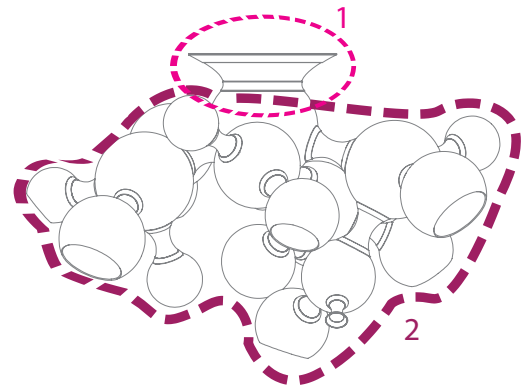

ATOMIC CEILING | SUSPENSION

Atomic ceiling lamp is inspired by the molecular composition of the atom, thus representing a new found interpretation of the mid-century modern era. With a set of spotlights all arranged much similar to molecular forms, this modern ceiling light comes to redefine what mid-century lighting is all about. Handmade in brass and steel by Portuguese artisans, Atomic ceiling light boasts an exquisite gold-plated finish on the body, while the shades are lacquered a glossy black on the outside and a gold powder paint on the inside. It can be used as a suspension lamp in a modern entryway, and it also works beautifully as a bedroom ceiling lamp, especially in kids' bedrooms.

COLOUR TEMPERATURE: 2700K

BULB OPTIONAL

LIGHT TECHNOLOGY: Led

POWER: 3W

LUMENS: 240LM

COLOUR TEMPERATURE: 2700K

CANOPY AND SHADE

DESCRIPTION

CANOPY

SHADES

CANOPY

N°1 - 1 unit

HEIGHT: 0,7" | 2 cm

DIAMETER: 7" | 18 cm

SHADES

N°2 - 8 units

DIAMETER: 5,5" | 14 cm

DIAMETER: 4,7" | 12 cm

DIAMETER: 3,5" | 9 cm

Shade with Bulbs 

For more information, contact our team.
INFO@DELIGHTFULL.EU | WWW.DELIGHTFULL.EU