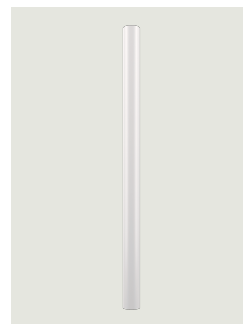

A-Tube,
Design by Studio Italia Design

Model A-Tube mini

A simple form that delivers the light to wherever it's needed, enhancing the space. Tubular and slim, A-Tube is a versatile lamp, available in different sizes and finishes, that can be fixed directly to the ceiling, suspended singularly, or used in cluster compositions to create impactful lighting effects.

A-Tube mini	Light source	Structure: Metal	Code
	GU10 Par 16 1 x max 40 W eco	<input type="checkbox"/> Matte White – 9010	09631 1000
	or	<input checked="" type="checkbox"/> Matte Black – 9005	09631 2000
	GU10 Par 16 LED 1 x 10 W	<input checked="" type="checkbox"/> Coppery Bronze	09631 3500
	W / L max 9 cm W / L max 3.54"		

Net weight: 0.20 kg

Parcels: 1

IP20

Energy Saving

Dim

A-Tube mini

Photometric data

GU10 Par 16
1 x max 40 W eco

GU10 Par 16 LED
1 x 10 W

W / L max 9 cm
W / L max 3.54"

Options of A-Tube

A-Tube small

A-Tube medium

A-Tube large