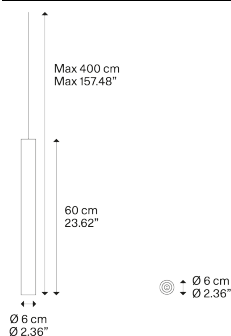

A-Tube,
Design by Studio Italia Design

Model A-Tube medium

A simple form that delivers the light to wherever it's needed, enhancing the space. Tubular and slim, A-Tube is a versatile lamp, available in different sizes and finishes, that can be fixed directly to the ceiling, suspended singularly, or used in cluster compositions to create impactful lighting effects.

A-Tube medium

Light source

GU10 Par 16
1 x max 40 W eco

or

GU10 Par 16 LED
1 x 10 W

W / L max 8.5 cm
W / L max 3.34"

Bulb not included

Structure: Metal

Matte White – 9010

Matte Black – 9005

Coppery Bronze

Code

09623 1000

09623 2000

09623 3500

Net weight: 1.42 kg

GU10 Par 16 LED
1 x 10 W

W / L max 8.5 cm
W / L max 3.34"

Options of A-Tube

A-Tube small

A-Tube large