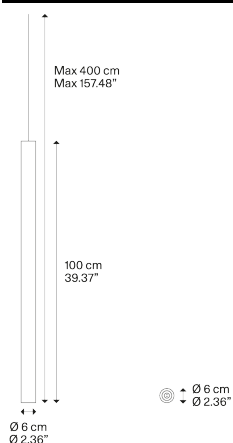

A-Tube,
Design by Studio Italia Design

Model A-Tube large

A simple form that delivers the light to wherever it's needed, enhancing the space. Tubular and slim, A-Tube is a versatile lamp, available in different sizes and finishes, that can be fixed directly to the ceiling, suspended singularly, or used in cluster compositions to create impactful lighting effects.

A-Tube large

Light source

GU10 Par 16
1 x max 40 W eco

or

GU10 Par 16 LED
1 x 10 W

W / L max 8.5 cm
W / L max 3.34"

Bulb not included

Structure: Metal

Matte White – 9010

Matte Black – 9005

Coppery Bronze

Code

09624 1000

09624 2000

09624 3500

Net weight: 1.87 kg

GU10 Par 16 LED
1 x 10 W

W / L max 8.5 cm
W / L max 3.34"

Options of A-Tube

A-Tube small

A-Tube medium