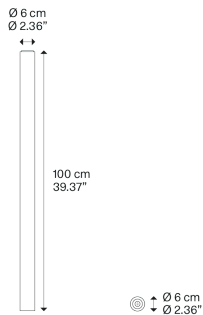

A-Tube,
Design by Studio Italia Design

Model A-Tube large

A simple form that delivers the light to wherever it's needed, enhancing the space. Tubular and slim, A-Tube is a versatile lamp, available in different sizes and finishes, that can be fixed directly to the ceiling, suspended singularly, or used in cluster compositions to create impactful lighting effects.

A-Tube large

Light source

GU10 Par 16
1 x max 40 W eco

or

GU10 Par 16 LED
1 x 10 W

W / L max 9 cm
W / L max 3.54"

Bulb not included

Structure: Metal

Structure: Metal	Code
Matte White – 9010	09634 1000
Matte Black – 9005	09634 2000
Coppery Bronze	09634 3500

Net weight: 1.50 kg

Parcels: 1

IP20

Energy Saving

Dim

A-Tube large

Photometric data

GU10 Par 16
1 x max 40 W eco

GU10 Par 16 LED
1 x 10 W

W / L max 9 cm
W / L max 3.54"

Options of A-Tube

A-Tube mini

A-Tube small

A-Tube medium