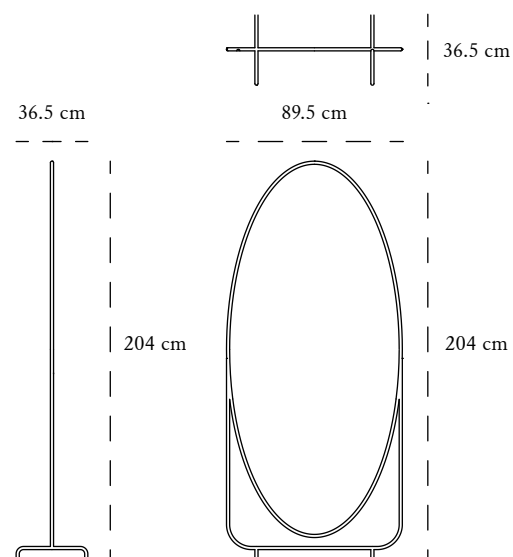

Width 89.5 cm

Depth 36.5 cm

Height 204 cm

*material*

Metal, Fabric

CARE Vacuum clean when required. • Wipe gently with dry soft cloth. • Liquid spillage must be wiped without delay.

Each piece in the Forest collection exalts the handmade, the painstakingly crafted, the authentic. A piece may have slight variations and tiny imperfections but these are the marks of an artisan, a testament to the individuality of each work of art. It is our belief that these variations infuse our objets d'art with desire and we assert our right to make necessary qualitative changes.