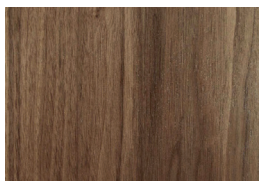

KAI
dinner table

KAI RECTANGLE
dinner table

FINISHINGS

Top

PLYWOOD VENEER

Natural Oak

Natural Walnut

Top