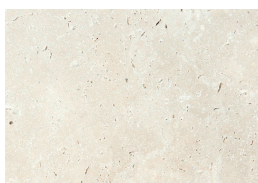

Travertine