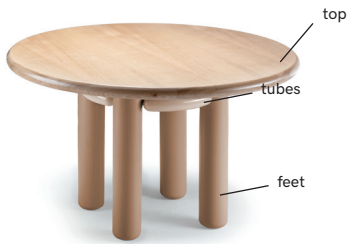

KAI

by Mambo unlimited ideas

mambo—
unlimited
ideas

KAI
dinner table

KAI RECTANGLE
dinner table

TECHNICAL CHARACTERISTICS

Top: constructed in solid natural oak, natural walnut, estremoza white or travertine marble

Feet: lacquered or solid wood

Tubes: lacquered metal

Glides: rubber glides with felt

Handmade in Lisbon, Portugal

AS PICTURED

kai dinner table: natural oak base, powder lacquered wood feet, salmon lacquered metal tubes

kai rectangle dinner table: natural oak base, taupe lacquered wood feet, ivory lacquered metal tubes

PRODUCT OPTIONS

Top: natural oak, natural walnut, estremoza white or travertine marble

Feet: available in all lacquered or solid wood colors