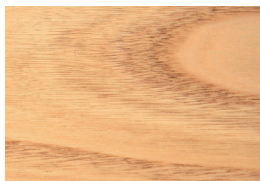

KAI
dinner table

KAI RECTANGLE
dinner table

FINISHINGS

Top

PLYWOOD VENEER

Natural Oak

Natural Walnut

Top