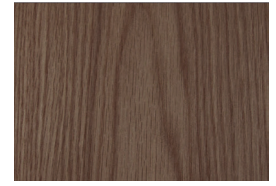

Feet
SOLID WOOD

Natural Oak

Beech 056-0

Beech 056-1

Beech 056-2

Beech 056-3

Beech 056-5

Tubes