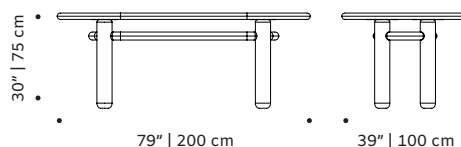

KAI RECTANGLE
dinner table