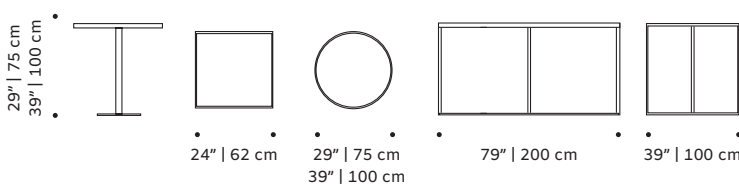

SUSTAINABILITY

All our packaging is ecofriendly. We prioritize paper materials and all the plastic we use is 100% recyclable or recycled.

CALDAS dinner table