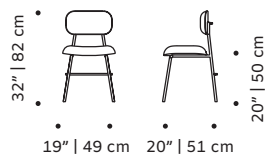

Miami chair:	Miami bar chair:	Miami armchair:
14 lb 7 kg	17 lb 8 kg	

Weight packaging:

Miami chair:	Miami bar chair:	Miami armchair:
42 lb 19 kg	44 lb 20 kg	

Packaging type: cardboard box and pallet

Packaging dimensions with pallet:

Miami chair:	Miami bar chair:	Miami armchair:
60x70x115 cm	60x70x115 cm	

Number of parcels: 2 chairs per box

MIAMI chair

MIAMI bar chair

MIAMI armchair

FINISHINGS

Upholstery

FABRICS CAT 1