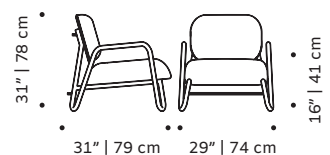

Miami chair:	Miami bar chair:	Miami armchair:
14 lb 7 kg	17 lb 8 kg	

Weight packaging:

Miami chair:	Miami bar chair:	Miami armchair:
42 lb 19 kg	44 lb 20 kg	

Packaging type: cardboard box and pallet

Packaging dimensions with pallet:

Miami chair:	Miami bar chair:	Miami armchair:
60x70x115 cm	60x70x115 cm	

Number of parcels: 2 chairs per box

MIAMI chair

MIAMI bar chair

MIAMI armchair

FINISHINGS

Upholstery

FABRICS CAT 1