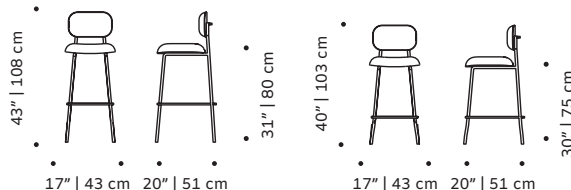

Miami chair:	Miami bar chair:	Miami armchair:
14 lb 7 kg	17 lb 8 kg	

Weight packaging:

Miami chair:	Miami bar chair:	Miami armchair:
42 lb 19 kg	44 lb 20 kg	

Packaging type: cardboard box and pallet

Packaging dimensions with pallet:

Miami chair:	Miami bar chair:	Miami armchair:
60x70x115 cm	60x70x115 cm	

Number of parcels: 2 chairs per box

MIAMI chair

MIAMI bar chair

MIAMI armchair

FINISHINGS

Upholstery

FABRICS CAT 1