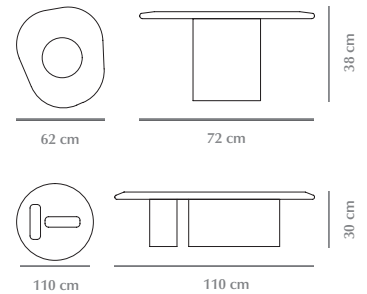

<b>Top</b>	Natural or red travertine (for side table) and natural or nude olive ash (for center table)
<b>Base</b>	Natural ash or nude lacquered wood (for side table) and natural travertine or nude lacquered wood (for center table)
<b>Package dimensions</b>	780 x 680 x 450 mm (side table) 1200 x 1200 x 400 mm (center table)
<b>Product weight</b>	30 Kg no package / 50 Kg with package (side table) 80 Kg no package / 110 Kg with package (center table)