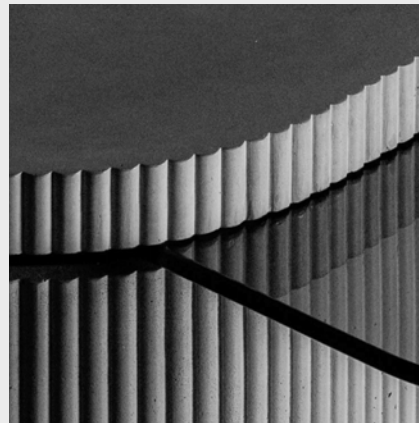

STRUT THE SQUARE

COFFEE TABLE

10135

lyon beton

Contact
bonjours@lyon-beton.com

● STRUT THE SQUARE ● ACCENT TABLE

DESCRIPTION

Lyon Béton and designer Bertrand Jayr have teamed up once more to bring you the multi-use table Strut. A hybrid of a gueridon and a coffee table, Strut features a glass tabletop mounted to a concrete pedestal, creating a stage for showstopping decorative items and other objets d'art. The pedestal's fluting brings added texture to the concrete. Let it catch the light and cast shadows.

DESIGNER

“Between art and design, there is only one step.”
According to Bertrand Jayr, there is a transversality linking these disciplines that are both distinct and related. It is precisely by transgressing its own limits that Art constantly redefines itself. This is how this artist and designer from Lyon considers these two practices simultaneously. An innovative and meaningful design, reconciling creativity and use.

SKU	10135
PRODUCT SIZE	85 × 80.3 × 45.5 cm 33 7/16" × 31 5/8" × 17 15/16"
WEIGHT	58 kg / 127.9 lbs
MATERIAL	fiber concrete / tempered glass
FINISHING	colorless water and oil repellent matt varnish / polished edges
COLOR	 natural grey  dark grey
USE	for outdoor use under cover, protected from rain and sunlight. Off-season, cover them with a 100% waterproof polyester cover: waterproof, UV resistant and air permeable
CLEAN & CARE	do not use abrasive materials or solvents on surface. Apply protective wax or oil regularly