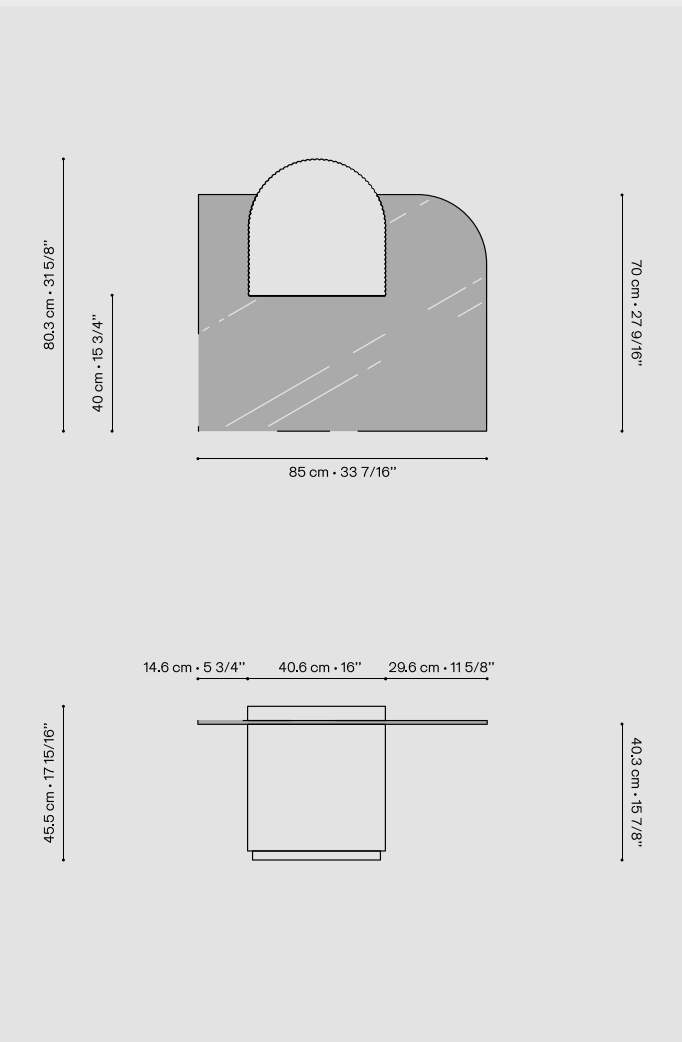

STRUT THE SQUARE

COFFEE TABLE

10135

lyon beton

Contact
bonjours@lyon-beton.com

● STRUT THE SQUARE ● ACCENT TABLE

DESCRIPTION

Lyon Béton and designer Bertrand Jayr have teamed up once more to bring you the multi-use table Strut. A hybrid of a gueridon and a coffee table, Strut features a glass tabletop mounted to a concrete pedestal, creating a stage for showstopping decorative items and other objets d'art. The pedestal's fluting brings added texture to the concrete. Let it catch the light and cast shadows.

SKU	10135
PRODUCT SIZE	85 × 80.3 × 45.5 cm 33 7/16" × 31 5/8" × 17 15/16"
WEIGHT	58 kg / 127.9 lbs
MATERIAL	fiber concrete / tempered glass
FINISHING	colorless water and oil repellent matt varnish / polished edges
COLOR	 natural grey  dark grey
USE	for outdoor use under cover, protected from rain and sunlight. Off-season, cover them with a 100% waterproof polyester cover: waterproof, UV resistant and air permeable
CLEAN & CARE	do not use abrasive materials or solvents on surface. Apply protective wax or oil regularly